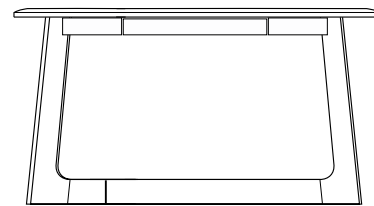

**KEMIZO CONSOLE**

**60 W x 16 D x 32 H**

Shown in Fumed Oak with optional Satin Brass inlay and drawer.

The Kemizo Console features a diagonal base stretcher with intersecting legs, rounded corners, and soft profiles. This tour-de-force version includes a metal inlay option outlining the entire table in addition to a recessed drawer and apron detail.

16", 18", 20" or 22"

54, 60", 72" or 84"

16", 18", 20" or 22"

54, 60", 72" or 84"

32"

32"

54" W x 16" D x 32" H  
 60" W x 18" D x 32" H  
 72" W x 20" D x 32" H  
 84" W x 22" D x 32" H

shown with optional drawer