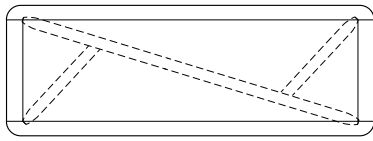

**KEMIZO CONSOLE**

**60 W x 16 D x 32 H**

Shown in Fumed Oak with optional Satin Brass inlay and drawer.

The Kemizo Console features a diagonal base stretcher with intersecting legs, rounded corners, and soft profiles. This tour-de-force version includes a metal inlay option outlining the entire table in addition to a recessed drawer and apron detail.

16", 18", 20" or 22"

54, 60", 72" or 84"

16", 18", 20" or 22"

54, 60", 72" or 84"

32"

32"

54" W x 16" D x 32" H  
 60" W x 18" D x 32" H  
 72" W x 20" D x 32" H  
 84" W x 22" D x 32" H

shown with optional drawer