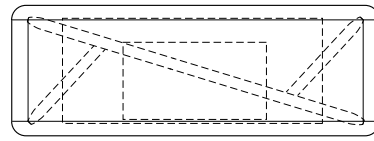

**KEMIZO CONSOLE**

**60 W x 16 D x 32 H**

Shown in Fumed Oak with optional Satin Brass inlay and drawer.

The Kemizo Console features a diagonal base stretcher with intersecting legs, rounded corners, and soft profiles. This tour-de-force version includes a metal inlay option outlining the entire table in addition to a recessed drawer and apron detail.

16", 18", 20" or 22"

54, 60", 72" or 84"

16", 18", 20" or 22"

54, 60", 72" or 84"

32"

32"

54" W x 16" D x 32" H  
 60" W x 18" D x 32" H  
 72" W x 20" D x 32" H  
 84" W x 22" D x 32" H

shown with optional drawer