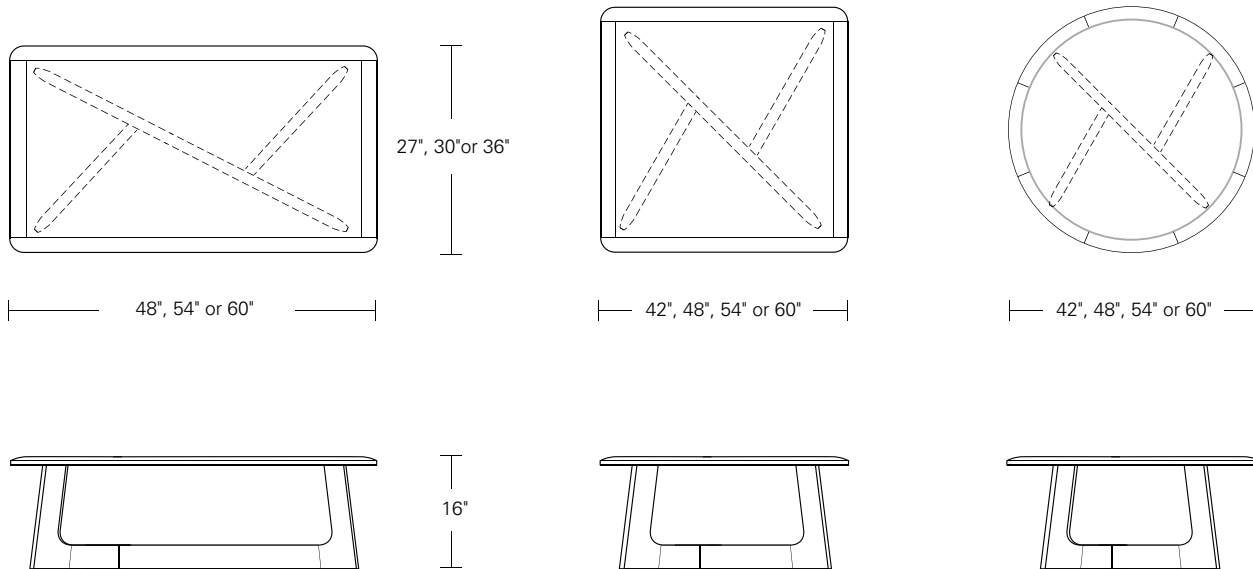

**KEMIZO COCKTAIL TABLE**

**60W x 36D x 16H**

Shown in Cered Bronze Walnut with Dark Bronze Inlays

The Kemizo Cocktail Table inspired by the South African Sesotho word for "outline." This design features a diagonal base stretcher with acute and obtuse leg angles, rounded corners, and softened profiles. An optional metal inlay follows the edges of the table top and base highlighting its linear form.

**Rectangular**  
 48" W x 27" D x 16" H  
 54" W x 30" D x 16" H  
 60" W x 36" D x 16" H

**Square**  
 42" W x 42" D x 16" H  
 48" W x 48" D x 16" H  
 54" W x 54" D x 16" H  
 60" W x 60" D x 16" H

**Round**  
 42" W x 42" D x 16" H  
 48" W x 48" D x 16" H  
 54" W x 54" D x 16" H  
 60" W x 60" D x 16" H

DESCRIPTION	FINISH OPTIONS	
<p><b>Kemizo Cocktail Table:</b>                      Veneer top with solid wood edge.                      Solid wood base with levelers.</p> <p><b>Inlay Options:</b>                      Dark bronze, medium bronze or satin brass.</p> <p><b>Custom Orders:</b>                      Custom sizes, woods, veneer patterns and finishes are available. Please request a price quotation.</p>	<p><b>Standard - Natural / Stained:</b></p> <p>Ash, Bronze Ash, Burnt Ash, Ebonized Ash, Grey Ash, Mahogany, Medium Mahogany, Oak, Bluff Oak, Grey Oak, Fumed Oak, Walnut, Medium Walnut, Dark Walnut, Ebonized Walnut, Grey Walnut, Silver Walnut, Terra Walnut, Bronze Walnut, Claro Toned Walnut.</p>	<p><b>Premium - Cerused / Bleached:</b></p> <p>Bleached Ash, Cerused Ash, Cerused Bronze Ash, Cerused Burnt Ash, Cerused Mahogany, Cerused Dark Mahogany, Bleached Walnut, Cerused Walnut, Cerused Grey Walnut, Cerused Silver Walnut, Cerused Bronze Walnut, Cerused Oak.</p>