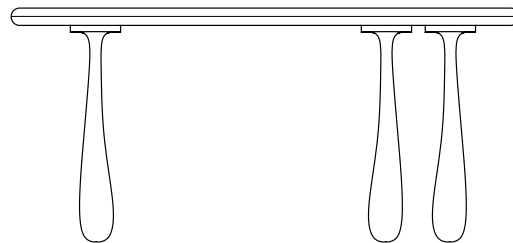

Jupiter | Dinette

Unlimited

This dinette pairs our signature solid bronze Jupiter castings with a hardwood table top.

Honouring central-eastern Canada's manufacturing heritage, the Jupiter legs are cast in sand- the same process used to produce machine parts for heavy industry. The sand-casting process produces faintly perceptible irregularities that enhance the leg's tactile appeal.

The top is made of joined solid boards. The slightly different appearance of each board—so unlike the unnatural perfection of veneered furniture—generates unusual variety.

Rectilinear or organic shapes can be cut within the noted dimensions, without incurring additional costs.

Dimensions

- Up to: 70" W x 70" L x 29-1/2" H

Materials & Finishes

Table Top Options:

- Black Walnut with Oil Finish
- White Oak with Oil Finish (Indoor/Outdoor)
- Oxidized Oak with Oil or Lacquer Finish
- Oxidized Maple with Oil or Lacquer Finish