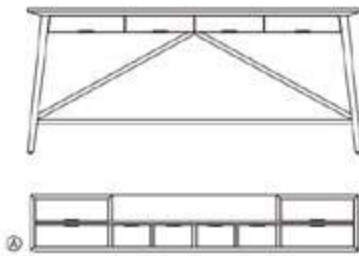

JI'AN DESK + SECRETAIRE

DESK

DK-00-102

L 72" W 36" H 31"

2 drawers for stationary

2 drawers with pencil tray in each drawer

SECRETAIRE UNIT

DK-00-102-A

L 70.5" W 12" H 12"

DENNIS MILLER ASSOCIATES

200 Lexington Avenue Suite 1210 New York, NY 10016
212.684.0070 Fax.212.684.0776 www.dennismiller.com