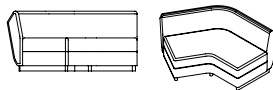

INCA CHAIR + SECTIONAL

INCA CHAIR

SC-17-100-A

W 39" D 35" H 28.50" SH 16.50" AH 28.50"

COM 8 yds

INCA CHAISE

SC-17-100-B LAF OR RAF

W 67" D 41" H 28.50" SH 16.50" AH 28.50"

COM 14 yds

INCA CORNER SECTIONAL

SC-17-100-C

W 62" D 52" H 28.50" SH 16.50" AH 28.50"

COM 12 yds

INCA LARGE SECTIONAL

SC-17-100-D

W 108" D 38.50" H 28.50" SH 16.50" AH 28.50"

COM 16 yds

INCA ROCK OTTOMAN

SC-17-100-OTTO-ROCK

W 42" D 27" H 16.50"

COM 5 yds (1st top half : 1.5 yds, 2nd top half : 1.5 yds, bottom portion : 2.5 yds)

INCA SQUARE OTTOMAN

SC-17-100-OTTO-SQ

W 25" D 25" H 16.50"