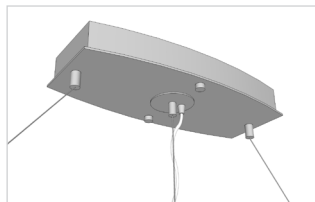

ICE LINEAR PENDANT

A sleek and shimmering line of glass and metal. Internal LED illumination, cable suspension.

Blown and hot sculpted glass "beads" elegantly linked by curved custom connectors.

SHOWN: 78" long

METAL FINISH OPTIONS: Polished Stainless, Brushed Stainless, Brushed Brass, Antique Brass, Dark Bronze

STANDARD GLASS COLORS: Clear, Grey, Pale Blue, Lilac, Amber

Custom lengths, glass color and metal finishes available.