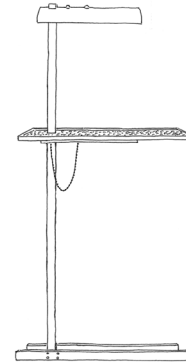

F U S E

lighting

HUDSON SCONCE 40 1019C

OIL RUBBED BRONZE WITH BROWN BUFFALO LEATHER

© 2000-2020 FUSE LIGHTING.
ALL RIGHTS RESERVED.

HUDSON SCONCE 40

1019C

HEIGHT: 40" (101.6 CM)

WIDTH: 6" (15.2 CM)

PROJECTION: 5 1/2" (14.0 CM)

BACKPLATE: 40"H X 6"W
(101.6H X 15.2 W)

WIRING: 1 MEDIUM-BASE SOCKET, 60
WATT MAX.

RECOMMENDED BULB:
CLEAR T-10

J-BOX LOCATION:
APPROX. 3", 8", & 13" FROM TOP OF
FIXTURE (7.6, 20.3 & 33.0)

SHAGREEN** (UPCHARGE)

C.O.L. (UPCHARGE)

OUTDOOR SCONCE
X-1019

FLOOR LAMP
7019

DRINK TABLE
7019 T

*UNLESS SPECIFIED, GLASS/MIRROR
ON OUR 40" HUDSON BACKPLATE WILL
INCORPORATE SEGMENTED PIECES
(SHOWN ABOVE). ALSO AVAILABLE A
SINGLE PIECE, IF SPECIFIED AT TIME OF
ORDER.

**DUE TO SIZE AVAILABLE,
SHAGREEN WILL BE PIECED TOGETHER
AND SHOW VISIBLE SEAMS FOR THE
24-INCH & 40-INCH MODELS

fuselighting.com

© COPYRIGHT FUSE LIGHTING.
ALL RIGHTS RESERVED.