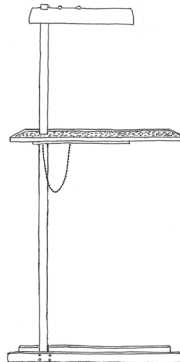

F U S E

lighting

HUDSON OUTDOOR SCONCE
X-1019

MARINE OIL RUBBED BRONZE WITH ANTIQUE RIBBED MIRROR

© 2000-2020 FUSE LIGHTING.
ALL RIGHTS RESERVED.

HUDSON OUTDOOR

X-1019

HEIGHT: 27" (68.6 CM)

WIDTH: 7 1/4" (18.4 CM)

PROJECTION: 6" (15.2 CM)

BACKPLATE: 27 1/4"H X 7 1/4"W
(69.2 H X 18.4 W)

WIRING: 1 MEDIUM-BASE SOCKET,
60 WATT MAX.

RECOMMENDED BULB:
CLEAR T-10

J-BOX LOCATION:
APPROX. 3", 8", 13 1/2", 19"
& 24" FROM TOP OF FIXTURE
(7.6, 20.3, 34.3, 48.3 & 60.9)

NOTE: LAMPING ENCLOSED WITHIN A
ACRYLIC JAR

METAL FINISHES

MARINE ORB POWDER COAT

GLOSS WHITE POWDER COAT

BACKPLATE OPTIONS

ANTIQUED MIRROR

ANTIQUED RIBBED MIRROR

GRAPHITE MIRROR

CLOUDY GREY MIRROR

SPECKLED MIRROR

NOTE:

GLASS/MIRROR ON OUR OUTDOOR
HUDSON BACKPLATE WILL FABRICATED
AS A SINGLE PIECE.

(AS SHOWN IN IMAGE)

24" SCONCE
1019B

40" SCONCE
1019C

FLOOR LAMP
7019