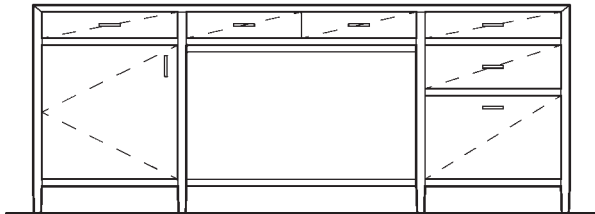

HOPKINS DESK

77"W x 32"D x 30"H

C R E V S T Å D

DESCRIPTION

- [6] DRAWERS
- [1] DOOR WITH ADJUSTABLE SHELF BEHIND
- [4] BLACKENED STEEL GROMMETS ON TOP
- WIRE ACCESS
- SOFT CLOSE HINGES ON ALL DRAWERS & DOORS
- METAL PULLS

407D HOPKINS DESK

BACK VIEW

FRONT VIEW

DIMENSIONS

77"W x 32"D x 30"H

OPTIONS

- [2] TOUCH-LATCH ACCESS DOORS ON BACK OF DESK
- [1] PULL-OUT DRAWER BEHIND DOOR IN LIEU OF ADJUSTABLE SHELF