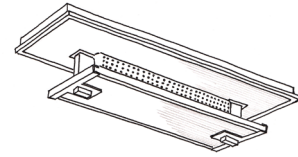

HARRINGTON SQUARE CEILING MOUNT

8049B

HEIGHT: 4 1/2" (11.4 CM)

WIDTH: 24" (60.9 CM)

DEPTH: 24" (60.9 CM)

CEILING CANOPY: 24"W X 24"D
(60.9W X 60.9 D)

WIRING: 4 CANDELABRA-BASE
SOCKETS, 60 WATT MAX.

RECOMMENDED BULB: CLEAR T-9

8049

HEIGHT: 4 1/2" (11.4 CM)

WIDTH: 24" (60.9 CM)

DEPTH: 8" (20.3 CM)

CEILING CANOPY: 24"W X 8"D
(60.9W X 20.3D)

WIRING: 2 MEDIUM-BASE SOCKETS,
60 WATT MAX.

RECOMMENDED BULB: CLEAR T-10

METAL FINISHES

BRUSHED BRASS
LIGHT ANTIQUE BRASS
DARK ANTIQUE BRASS
MATTE BRASS
POLISHED NICKEL
SATIN NICKEL
OIL RUBBED BRONZET
PATINATED STEEL

BACKPLATE OPTIONS

ANTIQUED MIRROR
ANTIQUED RIBBED MIRROR
GRAPHITE MIRROR
CLOUDY GREY MIRROR
SPECKLED MIRROR

SHIELD OPTIONS

ANTIQUED MIRROR
ANTIQUED RIBBED MIRROR
GRAPHITE MIRROR
CLOUDY GREY MIRROR
SPECKLED MIRROR

CEILING MOUNT
8049