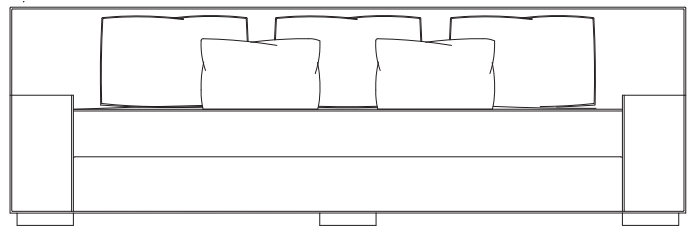

HARO SOFA

84"W X 40"D X 31"H

DESCRIPTION

- (3) SPACED LOOSE BACK CUSHIONS, BOXED WITH LUGGAGE STITCH
- ONE PIECE SEAT, BOXED WITH LUGGAGE STITCH, NO WELT
- FLUSH FRONT, CAPPED ARMS, LUGGAGE STITCH, NO WELT
- UPHOLSTERED DECK WITH SEAM ALONG TOP EDGE, LUGGAGE STITCH, NO WELT
- EXPOSED WOOD LEGS
- (2) 10" x 18" x 4" BOXED THROW PILLOWS, NO WELT

114S-84 HARO SOFA

FRONT VIEW

DIMENSIONS

- 84"W x 40"D x 31"H
- SEAT DEPTH 23"-24"
- SEAT HEIGHT: 16" + CROWN
- ARM HEIGHT: 20"

OPTIONS

- LOUNGE CHAIR & OTHER SIZES AVAILABLE
- NO LUGGAGE STITCH ON SOFA OR LOOSE BACK CUSHIONS
- LUGGAGE STITCH ON THROW PILLOWS