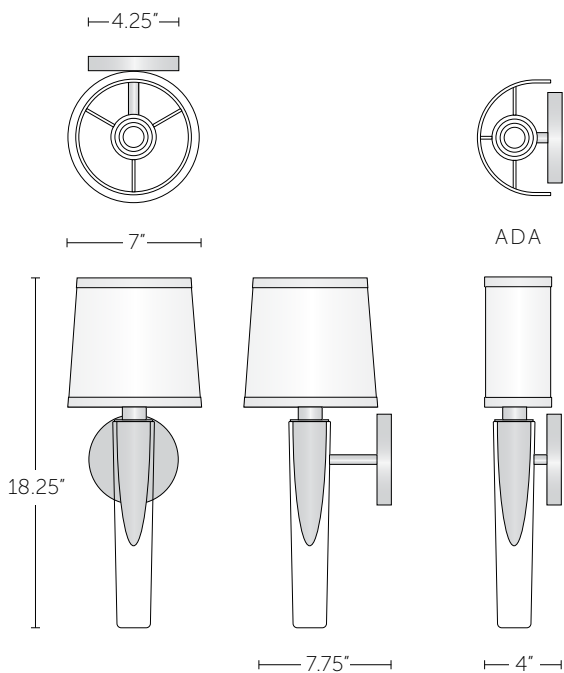

Grasse Sconce

MODEL # 10506

The Grasse, created to mimic a perfume bottle. Also named after the famous perfume town in France. The Grasse features heavy, hand blown Czech glass in four arresting color options. Designed by Jamie Drake.

MATERIALS

Brass

FINISHES

Antiqued Boyd Brass, Blackened Brass, Polished Brass, Polished Nickel, Satin Brass or Satin Nickel.

LAMPING

Incandescent for one, candelabra base, B-10, 60w max. Compatible with LED Screw-in lamps. Lamp not included with fixture.

DIMENSIONS

W 7" x H 18.25" x D 7.75"

W 178 mm x 464 mm x 98 mm

WEIGHT

8 lbs.

3.6 kg

NOTES

- Screw-on Shade: 6" x 7" x 6.75" H (152 mm x 178 mm x 171 mm H)
- Backplate: 4.75" dia. x 0.6" (121 mm dia. x 15 mm)
- Center of outlet box to top of fixture: 9.5" (241 mm)
- For ADA compliance, height of center of outlet box above finished floor: 88.75" (2254 mm)
- UL listed (or equivalent) for damp locations
- Bubble size and color will vary; small air bubbles in glass are common.
- Shade: white linen
- Optional: mirror mount modification available

REQUIRED INFORMATION

- Hand blown glass stem: Blue, Grey, Orange or White

Grasse ADA Sconce

MODEL # 10507

The Grasse, created to mimic a perfume bottle. Also named after the famous perfume town in France. The Grasse features heavy, hand blown Czech glass in four arresting color options. Designed by Jamie Drake.

MATERIALS

Brass

FINISHES

Antiqued Boyd Brass, Blackened Brass, Polished Brass, Polished Nickel, Satin Brass or Satin Nickel.

LAMPING

Incandescent for one, candelabra base, B-10, 60w max. Compatible with LED Screw-in lamps. Lamp not included with fixture.

DIMENSIONS

W 7" x H 18.25" x D 4"

W 178 mm x 464 mm x 102 mm

WEIGHT

7 lbs.

3.2 kg

NOTES

- Screw-on Half Shade: 6" x 7" x 6.75" H (152 mm x 178 mm x 171 mm H)
- Backplate: 4.75" dia. x 0.6" (121 mm dia. x 15 mm)
- Center of outlet box to top of fixture: 9.5" (241 mm)
- For ADA compliance, height of center of outlet box above finished floor: 88.75" (2254 mm)
- UL listed (or equivalent) for damp locations
- Bubble size and color will vary; small air bubbles in glass are common.
- Shade: white linen
- Optional: mirror mount modification available

REQUIRED INFORMATION

- Hand blown glass stem: Blue, Grey, Orange or White