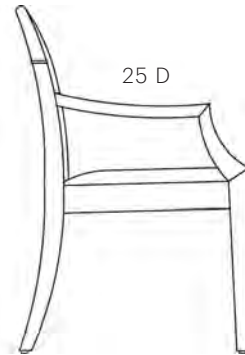

GRACE DINING ARM CHAIR

GRACE DINING ARM CHAIR

DIMENSIONS 23 W × 25 D × 36.5 H
19.5 Seat Height at Crown
19 Seat Depth
26 Arm Height

FABRIC Chair: 3 Yards / 54 Sq Feet Contrast
Welt: 1.5 Yards / 27 Sq Feet
Frame: Walnut

23 W

25 D

36.5 H