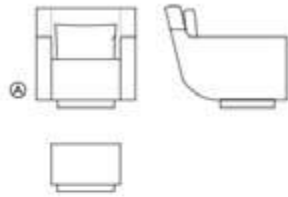

JIUN HO

GOBBI CHAIR + OTTOMAN

CHAIR

CH-05-107-A

W 27" D 36" H 32" SH 16" AH 23.5"

COM 11 yds COL 198 sq ft

Includes : 1 back pillow

Optional swivel base available