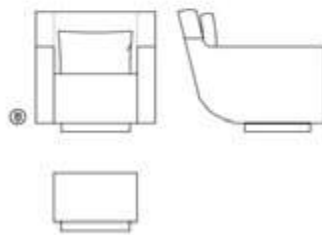

## GOBBI CHAIR + OTTOMAN

### CHAIR

CH-05-107-A

W 27" D 36" H 32" SH 16" AH 23.5"

COM 11 yds COL 198 sq ft

Includes : 1 back pillow

Optional swivel base available

### OTTOMAN

CH-05-107-OTTO-A

W 27" H 20" H 16"

COM 2 yds COL 36 sq ft