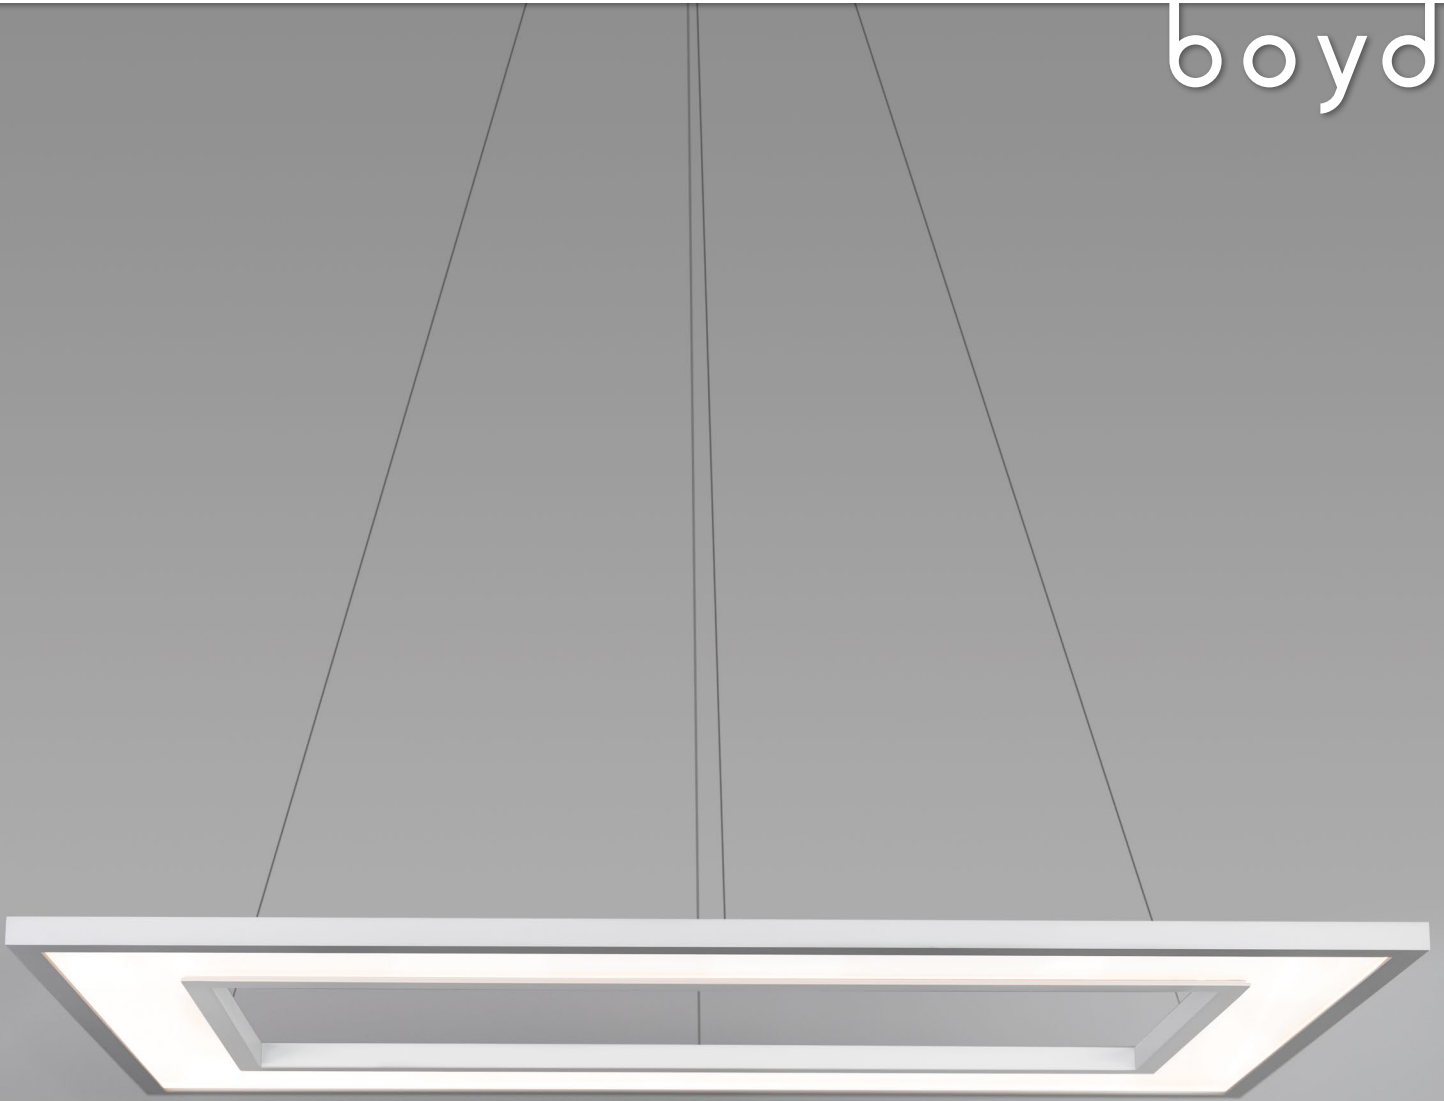

Ghost Pendant Rectangle

boyd

Ghost Pendant Rectangle

MODEL # 10701

Welded with great care is a hand-finished aluminum frame which holds an acrylic diffuser. In the off position, the Ghost is transparent. Turn it on and it becomes opaque. When LEDs illuminate the sides of the acrylic diffuser, light reflects up and down. Ghost is made-to-order by hand in Colorado. Designed by Doyle Crosby.

MATERIALS

Hand-finished aluminum and acrylic diffuser with micro-etched dots.

FINISHES

Satin Aluminum (shown), Dark Bronze, Black Granite and Cloud.

LAMPING

81 watt LED lamps (included) offer 2700°k or 3500°k, 90+ CRI illumination providing ~3600 lumens at 120 - 277v. Fixture can be dimmed using 0-10v low-voltage dimming controls and wiring.

DIMENSIONS

W 25.25" x H 1" x L 49"

W 64 cm x H 2.5 cm x L 125 cm

WEIGHT

12 lbs.

5.5 kg.

NOTES

- Canopy: W 14" x H 2" x L 8.375" x; 36 cm x 5 cm x 21 cm
- Tunable LEDs coming Fall 2020
- Stainless steel aircraft cables can be minimally adjusted on-site via spring-loaded cable grips.
- Micro-etched dot pattern provides 54% uplight and 46% downlight.
- UL listed (or equivalent) for damp locations