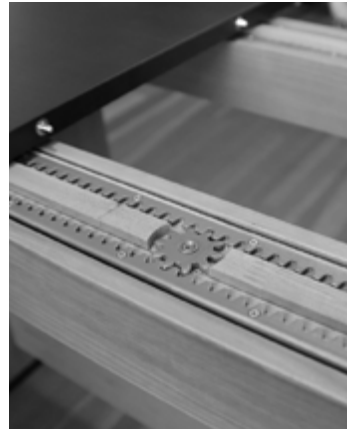

JIUN HO

FURNITURE

Gaborone Table

jiunho.com

JIUN HO

SHOWN

Top : Walnut / Espresso
Base : Walnut / Cardamom
Metal : Espresso

GABORONE TABLE

TA-07-109-A

L 82" W 42" H 30"

TA-07-109-B

L 82-106" W 42" H 30"

1 leaf

TA-07-109-C

L 82-122" W 42" H 30"

2 leaves