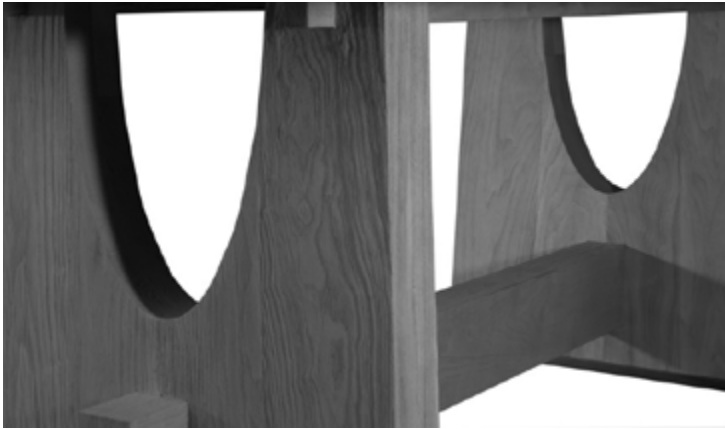

JIUN HO

FURNITURE

Gaborone Table

jiunho.com

JIUN HO

SHOWN

Top : Walnut / Espresso
Base : Walnut / Cardamom
Metal : Espresso

GABORONE TABLE

TA-07-109-A

L 82" W 42" H 30"

TA-07-109-B

L 82-106" W 42" H 30"

1 leaf

TA-07-109-C

L 82-122" W 42" H 30"

2 leaves