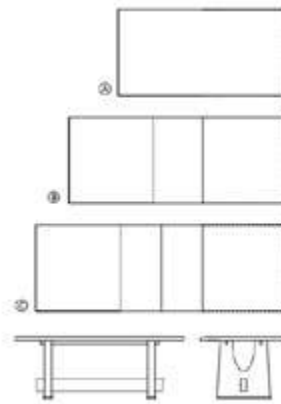

SHOWN

Top : Walnut / Espresso
Base : Walnut / Cardamom
Metal : Espresso

GABORONE TABLE

TA-07-109-A

L 82" W 42" H 30"

TA-07-109-B

L 82-106" W 42" H 30"

1 leaf

TA-07-109-C

L 82-122" W 42" H 30"

2 leaves

DENNIS MILLER ASSOCIATES

200 Lexington Avenue Suite 1210 New York, NY 10016
212.684.0070 Fax.212.684.0776 www.dennismiller.com