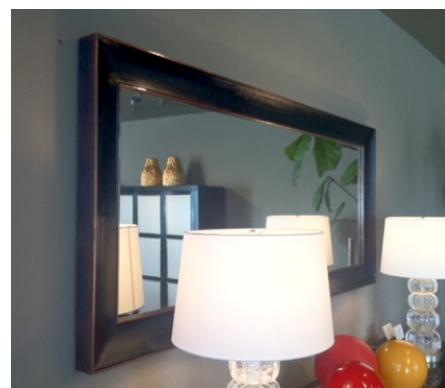

## Full Length Vanity Mirror

BLACK LACQUER

REPOUSSE

CONTEMPORARY

72"L X 32"W X 2-5/8"D.

RK# 4793