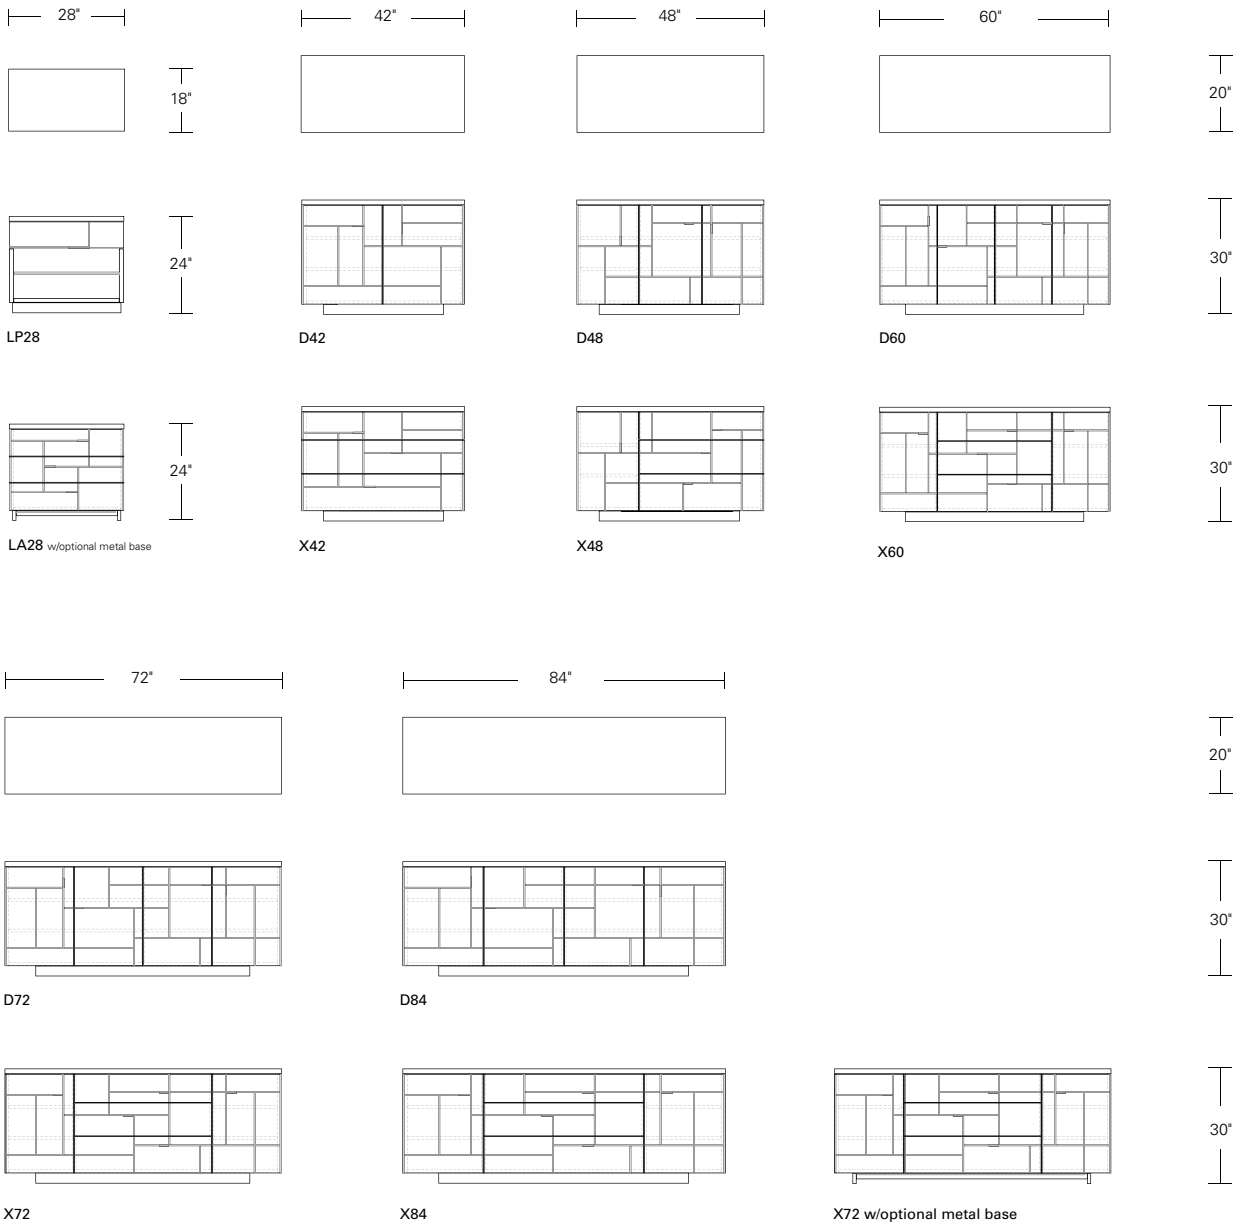

FRETWORK LP28

28W x 18D x 24H

Shown in Bleached Walnut with Medium Bronze Inlay and optional Metal Base.

The LP28 is a scaled-down version of the Fretwork Collection. Its single drawer face notches into the cabinet side with its refined metal trim and tab pull. A delicate shelf is trimmed with a matching metal edge. Standard wood base or an optional metal base as shown.