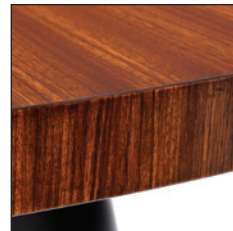

POWELL &
BONNELL

A

A/B

B

ETNA DINING TABLE 9420 A/B

Emphasizing the beauty of simplicity, this round dining table sits atop an elegant conical wood base with concealed levelers and stepped edge detailing.

A: 30”h x 60”dia. Top. Base 30”dia.

B: 30”h x 72”dia. Top. Base 36”dia.

A as shown: Starburst cognac zebrano top and black wood base.

B as shown: Reclaimed antique pine top with step edge detail and chocolate wood base.

WWW.POWELLANDBONNELL.COM