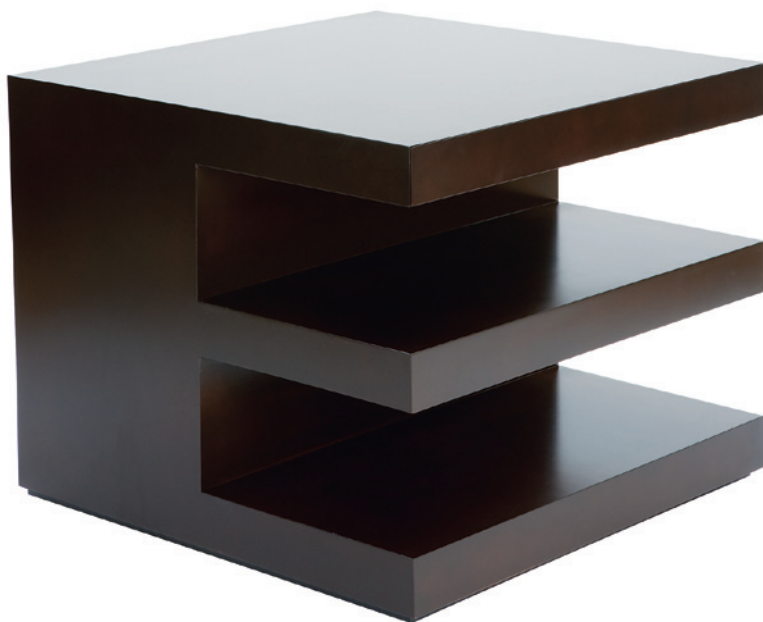

POWELL &
BONNELL

EPSILON TABLE 9720

Three tiered side table with concealed drawer built into upper tier with hidden finger pull.

24”h x 30”d x 30”w.

24”h x 24”d x 24”w.

Custom sizes available.

As shown: Chocolate maple.