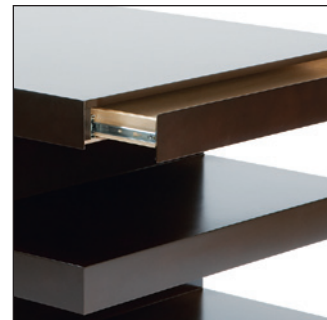

POWELL &
BONNELL

EPSILON TABLE 9720

Three tiered side table with concealed drawer built into upper tier with hidden finger pull.

24”h x 30”d x 30”w.

24”h x 24”d x 24”w.

Custom sizes available.

As shown: Chocolate maple.