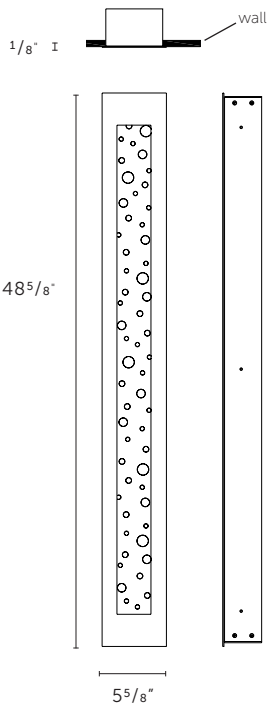

B O Y D

ELEMENTS: WATER
LED IN-WALL

#10675

10675 Elements: Water LED In-Wall 3'

Height	Width	Projection	Net Wt.
36 ⁵ / ₈ "	5 ⁵ / ₈ "	1 ¹ / ₈ "	16 lbs
930 mm	143 mm	3 mm	7.3 kg

Backbox: 5" H x 36" W x 3¹/₄" D;
127 mm x 914 mm x 83 mm

Center of outlet box to top of fixture:
18¹/₄"; 464 mm

Reflector: Mirrored panel with clear half-spheres

Cover Lens: Two-way mirror

Combination of mirrored panel and two-way mirrored cover lens creates an infinity reflection

Fixture can be dimmed using 0-10v low-voltage dimming controls and wiring

STANDARD FINISHES

- Outer Frame**
- White Primer

OPTIONAL

- Outer Frame**
- Blackened

10675 Elements: Water LED In-Wall 4'

Height	Width	Projection	Net Wt.
48 ⁵ / ₈ "	5 ⁵ / ₈ "	1 ¹ / ₈ "	21 lbs
1235 mm	143 mm	3 mm	9.5 kg

Backbox: 5" H x 48" W x 3¹/₄" D;
127 mm x 1219 mm x 83 mm

Center of outlet box to top of fixture:
24¹/₄"; 616 mm

Reflector: Mirrored panel with clear half-spheres

Cover Lens: Two-way mirror

Combination of mirrored panel and two-way mirrored cover lens creates an infinity reflection