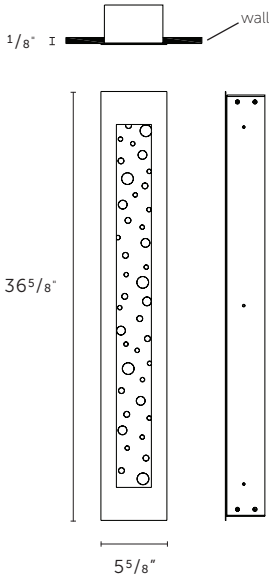

B O Y D

ELEMENTS: WATER
LED IN-WALL

#10675

10675 Elements: Water LED In-Wall 3'

Height	Width	Projection	Net Wt.
36 ⁵ / ₈ "	5 ⁵ / ₈ "	1 ¹ / ₈ "	16 lbs
930 mm	143 mm	3 mm	7.3 kg

Backbox: 5" H x 36" W x 3¹/₄" D;
127 mm x 914 mm x 83 mm

Center of outlet box to top of fixture:
18¹/₄"; 464 mm

Reflector: Mirrored panel with clear half-spheres

Cover Lens: Two-way mirror

Combination of mirrored panel and two-way mirrored cover lens creates an infinity reflection

Fixture can be dimmed using 0-10v low-voltage dimming controls and wiring

STANDARD FINISHES

- Outer Frame**
- White Primer

OPTIONAL

- Outer Frame**
- Blackened

10675 Elements: Water LED In-Wall 4'

Height	Width	Projection	Net Wt.
48 ⁵ / ₈ "	5 ⁵ / ₈ "	1 ¹ / ₈ "	21 lbs
1235 mm	143 mm	3 mm	9.5 kg

Backbox: 5" H x 48" W x 3¹/₄" D;
127 mm x 1219 mm x 83 mm

Center of outlet box to top of fixture:
24¹/₄"; 616 mm

Reflector: Mirrored panel with clear half-spheres

Cover Lens: Two-way mirror

Combination of mirrored panel and two-way mirrored cover lens creates an infinity reflection