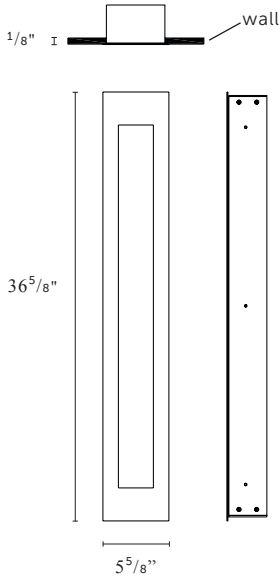

B O Y D

ELEMENTS: FIRE
LED IN - WALL

#10674

SHOWN IN 22K YELLOW GOLD LEAF REFLECTOR

**10674 Elements: Fire
LED In-Wall 3'**

Height	Width	Projection	Net Wt.
36 ⁵ / ₈ "	5 ⁵ / ₈ "	1/8"	16 lbs
930 mm	143 mm	3 mm	7.3 kg

Backbox: 5" H x 36" W x 3¹/₄" D;
127 mm x 914 mm x 83 mm

Center of outlet box to top of fixture:
18¹/₄"; 464 mm

Reflector: brass plate gilded with gold leaf

Backbox: unfinished aluminum

Outer Frame: available in White Primer for painting (standard), or Blackened Steel (upcharge)

Optional Cover Lens: clear acrylic (upcharge)

REQUIRED INFORMATION

- Length: 36" nominal or 48" nominal

LAMPING

LED

- 2700°K / 90+ CRI
- 40 total watts
- Lamp included with fixture

Fixture can be dimmed using 0-10v low-voltage dimming controls and wiring

Height	Width	Projection	Net Wt.
48 ⁵ / ₈ "	5 ⁵ / ₈ "	1/8"	21 lbs
1235 mm	143 mm	3 mm	9.5 kg

Backbox: 5" H x 48" W x 3¹/₄" D;
127 mm x 1219 mm x 83 mm

Center of outlet box to top of fixture:
24¹/₄"; 616 mm