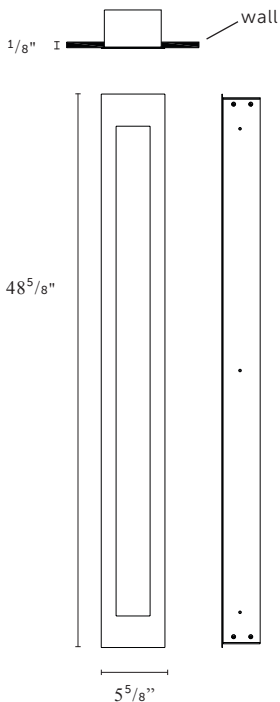

B O Y D

ELEMENTS: FIRE
LED IN - WALL

#10674

SHOWN IN 22K YELLOW GOLD LEAF REFLECTOR

**10674 Elements: Fire
LED In-Wall 3'**

Height	Width	Projection	Net Wt.
36 ⁵ / ₈ "	5 ⁵ / ₈ "	1/8"	16 lbs
930 mm	143 mm	3 mm	7.3 kg

Backbox: 5" H x 36" W x 3¹/₄" D;
127 mm x 914 mm x 83 mm

Center of outlet box to top of fixture:
18¹/₄"; 464 mm

Reflector: brass plate gilded with gold leaf

Backbox: unfinished aluminum

Outer Frame: available in White Primer for painting (standard), or Blackened Steel (upcharge)

Optional Cover Lens: clear acrylic (upcharge)

REQUIRED INFORMATION

- Length: 36" nominal or 48" nominal

LAMPING

LED

- 2700°K / 90+ CRI
- 40 total watts
- Lamp included with fixture

Fixture can be dimmed using 0-10v low-voltage dimming controls and wiring

Height	Width	Projection	Net Wt.
48 ⁵ / ₈ "	5 ⁵ / ₈ "	1/8"	21 lbs
1235 mm	143 mm	3 mm	9.5 kg

Backbox: 5" H x 48" W x 3¹/₄" D;
127 mm x 1219 mm x 83 mm

Center of outlet box to top of fixture:
24¹/₄"; 616 mm