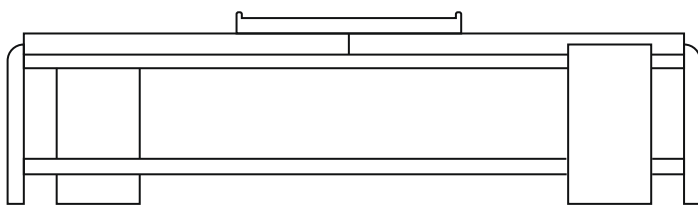

EDEN RECTANGULAR
COFFEE TABLE

EDEN RECTANGULAR COFFEE TABLE

DIMENSIONS 60.5 W x 40 D x 16.5 H
TRAY 27 W x 16.5 D x 2.25 H

FABRIC COM/COL: 4 Yards / 72 Sq Feet

60.5 W

16.5 H

40 D