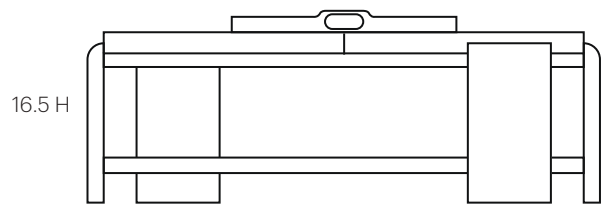

EDEN RECTANGULAR
COFFEE TABLE

EDEN RECTANGULAR COFFEE TABLE

DIMENSIONS 60.5 W x 40 D x 16.5 H
TRAY 27 W x 16.5 D x 2.25 H

FABRIC COM/COL: 4 Yards / 72 Sq Feet

60.5 W

16.5 H

40 D