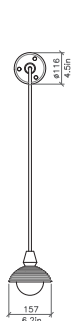

H 900mm | W 190mm

H 35.4in | W 7.5in

2.3kg | 5lbs

WALL PLATE

Ø 116mm | Ø 4.5in

FINISHES

BRUSHED BRASS

ANTIQUÉ BRASS

DARK BRONZE

LINE DRAWINGS

SIDE VIEW

FRONT VIEW

BERT FRANK

+44 (0) 207 164 6482 | sales@bertfrank.co.uk
www.bertfrank.co.uk | 67 Farringdon Road, London EC1M 3JB, UK