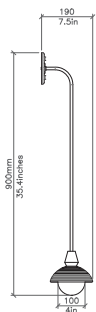

Mains dimmable | TRIAC

IP RATING

IP44 rated

LIGHT SOURCE

1 x 4W LED E12/G9 lamp (supplied)

LED lamp only MAX 12W

110V/240V | 2700k

DIMENSIONS

H 900mm | W 190mm

H 35.4in | W 7.5in

2.3kg | 5lbs

WALL PLATE

Ø 116mm | Ø 4.5in

FINISHES

BRUSHED BRASS

ANTIQUÉ BRASS

DARK BRONZE

LINE DRAWINGS

SIDE VIEW

FRONT VIEW

BERT FRANK

+44 (0) 207 164 6482 | sales@bertfrank.co.uk
www.bertfrank.co.uk | 67 Farringdon Road, London EC1M 3JB, UK