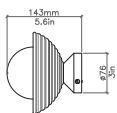

## DIMENSIONS

H 157mm | W 157mm

H 6.2in | W 6.2in

2kg | 4.4lbs

## WALL PLATE

Ø 76mm | Ø 3in

## LINE DRAWINGS

SIDE VIEW

FRONT VIEW