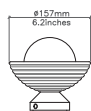

LINE DRAWINGS

SIDE VIEW

FRONT VIEW