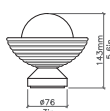

TABLE LAMP

MATERIALS

Brass | Frosted glass

FINISHES

Standard finishes listed below
Brasswork lacquered as standard

DIMMING

Mains dimmable | TRIAC

LIGHT SOURCE

1 x 4W LED E12/G9 lamp (supplied)
LED lamp only MAX 12W
110V/240V | 2700k

DIMENSIONS

H 143mm | W 157mm
H 5.6in | W 6.2in
2kg | 4.4lbs

CORD

2000mm | 78.7in black fabric cord provided
Other colour options available upon request
inline switch on cord

YACHT FIXING

Yacht | Surface mounting available

FINISHES

LINE DRAWINGS

FRONT VIEW

TOP VIEW