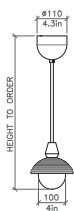

IP RATING

IP20 rated

LIGHT SOURCE

1 x 4W LED E12/G9 lamp (supplied)
LED lamp only MAX 12W
110V/240V | 2700k

DIMENSIONS

H to order | W 157mm
H to order | W 6.2in
2kg | 4.4lbs

CEILING CANOPY

H 88mm | Ø 110mm
H 3.5in | Ø 4in

SUSPENSION

Bespoke length solid brass drop rod supplied
Drop length must be specified upon order
Included up to 1520mm/60in

FINISHES

BRUSHED BRASS

ANTIQUÉ BRASS

DARK BRONZE

LINE DRAWINGS

FRONT VIEW