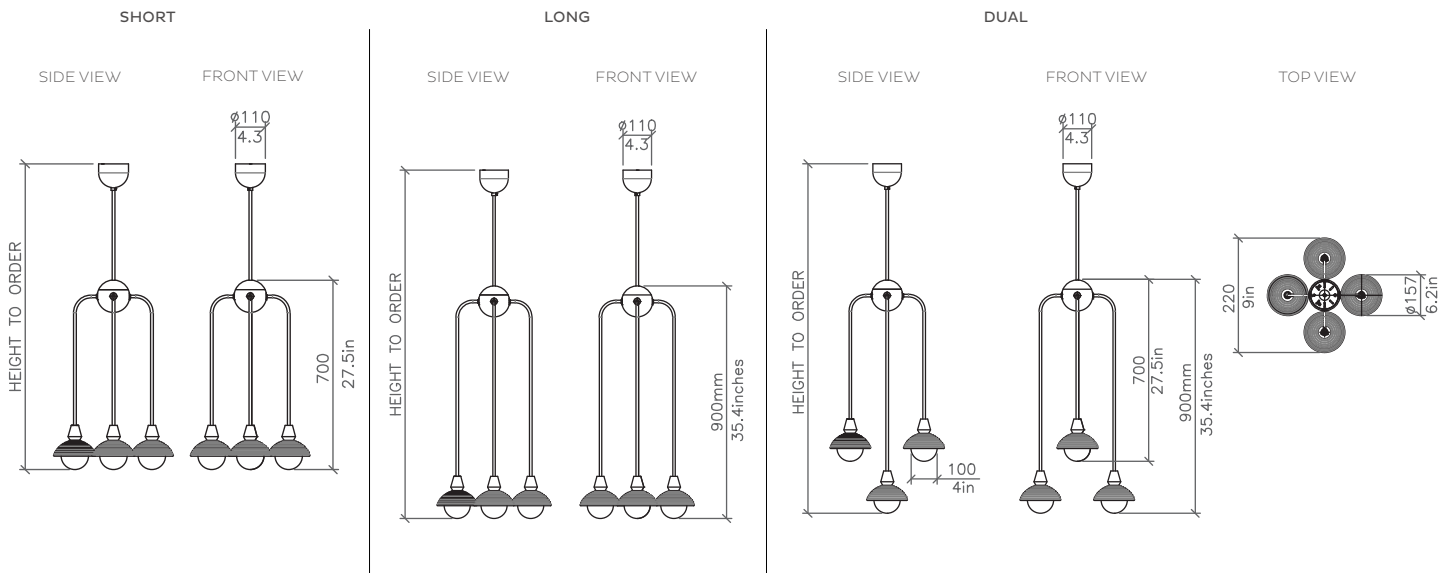

IP RATING

IP20 rated

LIGHT SOURCE

4 x 4W LED E12/G9 lamp (supplied)
LED lamp only MAX 12W
110V/240V | 2700k

DIMENSIONS

H to order | W 220mm
H to order | W 9in
12.5kg | 27.5lbs

CEILING CANOPY

H 88mm | Ø 110mm
H 3.5in | Ø 4in

FINISHES

BRUSHED BRASS

ANTIQUÉ BRASS

DARK BRONZE

SUSPENSION

Bespoke length solid brass drop rod supplied
Drop length must be specified upon order
Included up to 1520mm/60in

LINE DRAWINGS

BERT FRANK