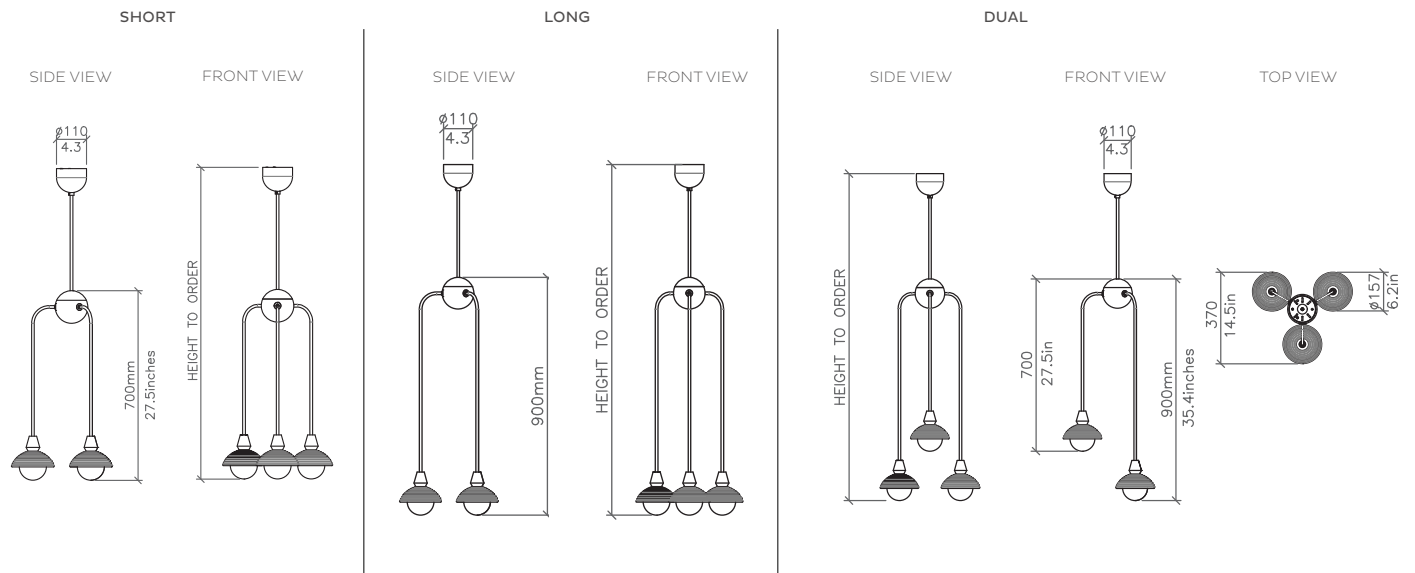

IP20 rated

**LIGHT SOURCE**

3 x 4W LED E12/G9 lamp (supplied)  
LED lamp only MAX 12W  
110V/240V | 2700k

**DIMENSIONS**

H to order | W 370mm  
H to order | W 14.6in  
10.5kg | 23.1lbs

**CEILING CANOPY**

H 88mm | Ø 110mm  
H 3.5in | Ø 4in

**FINISHES**

BRUSHED BRASS

ANTIQUÉ BRASS

DARK BRONZE

**SUSPENSION**

Bespoke length solid brass drop rod supplied  
Drop length must be specified upon order  
Included up to 1520mm/60in

**LINE DRAWINGS**