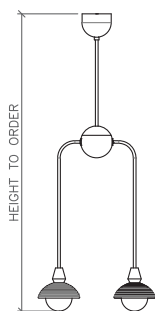

IP RATING

IP20 rated

LIGHT SOURCE

2 x 4W LED E12/G9 lamp (supplied)
LED lamp only MAX 12W
110V/240V | 2700k

DIMENSIONS

H to order | W 440mm
H to order | W 17.3in
8.5kg | 18.7lbs

CEILING CANOPY

H 88mm | Ø 110mm
H 3.5in | Ø 4in

FINISHES

BRUSHED BRASS

ANTIQUE BRASS

DARK BRONZE

SUSPENSION

Bespoke length solid brass drop rod supplied
Drop length must be specified upon order
Included up to 1520mm/60in

LINE DRAWINGS

SHORT

SIDE VIEW

FRONT VIEW

TOP VIEW

LONG

SIDE VIEW

FRONT VIEW

BERT FRANK

+44 (0) 207 164 6482 | sales@bertfrank.co.uk
www.bertfrank.co.uk | 67 Farringdon Road, London EC1M 3JB, UK