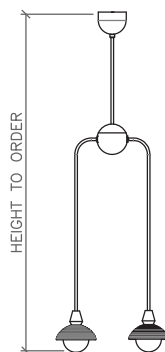

IP RATING

IP20 rated

LIGHT SOURCE

2 x 4W LED E12/G9 lamp (supplied)
LED lamp only MAX 12W
110V/240V | 2700k

DIMENSIONS

H to order | W 440mm
H to order | W 17.3in
8.5kg | 18.7lbs

CEILING CANOPY

H 88mm | Ø 110mm
H 3.5in | Ø 4in

FINISHES

BRUSHED BRASS

ANTIQUE BRASS

DARK BRONZE

SUSPENSION

Bespoke length solid brass drop rod supplied
Drop length must be specified upon order
Included up to 1520mm/60in

LINE DRAWINGS

SHORT

SIDE VIEW

FRONT VIEW

TOP VIEW

LONG

SIDE VIEW

FRONT VIEW

BERT FRANK

+44 (0) 207 164 6482 | sales@bertfrank.co.uk
www.bertfrank.co.uk | 67 Farringdon Road, London EC1M 3JB, UK