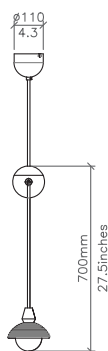

IP RATING

IP20 rated

LIGHT SOURCE

2 x 4W LED E12/G9 lamp (supplied)
LED lamp only MAX 12W
110V/240V | 2700k

DIMENSIONS

H to order | W 440mm
H to order | W 17.3in
8.5kg | 18.7lbs

CEILING CANOPY

H 88mm | Ø 110mm
H 3.5in | Ø 4in

FINISHES

BRUSHED BRASS

ANTIQUE BRASS

DARK BRONZE

SUSPENSION

Bespoke length solid brass drop rod supplied
Drop length must be specified upon order
Included up to 1520mm/60in

LINE DRAWINGS

SHORT

SIDE VIEW

FRONT VIEW

TOP VIEW

LONG

SIDE VIEW

FRONT VIEW

BERT FRANK

+44 (0) 207 164 6482 | sales@bertfrank.co.uk
www.bertfrank.co.uk | 67 Farringdon Road, London EC1M 3JB, UK