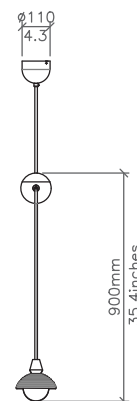

IP RATING

IP20 rated

LIGHT SOURCE

2 x 4W LED E12/G9 lamp (supplied)
LED lamp only MAX 12W
110V/240V | 2700k

DIMENSIONS

H to order | W 440mm
H to order | W 17.3in
8.5kg | 18.7lbs

CEILING CANOPY

H 88mm | Ø 110mm
H 3.5in | Ø 4in

FINISHES

BRUSHED BRASS

ANTIQUE BRASS

DARK BRONZE

SUSPENSION

Bespoke length solid brass drop rod supplied
Drop length must be specified upon order
Included up to 1520mm/60in

LINE DRAWINGS

SHORT

SIDE VIEW

FRONT VIEW

TOP VIEW

LONG

SIDE VIEW

FRONT VIEW

BERT FRANK

+44 (0) 207 164 6482 | sales@bertfrank.co.uk
www.bertfrank.co.uk | 67 Farringdon Road, London EC1M 3JB, UK