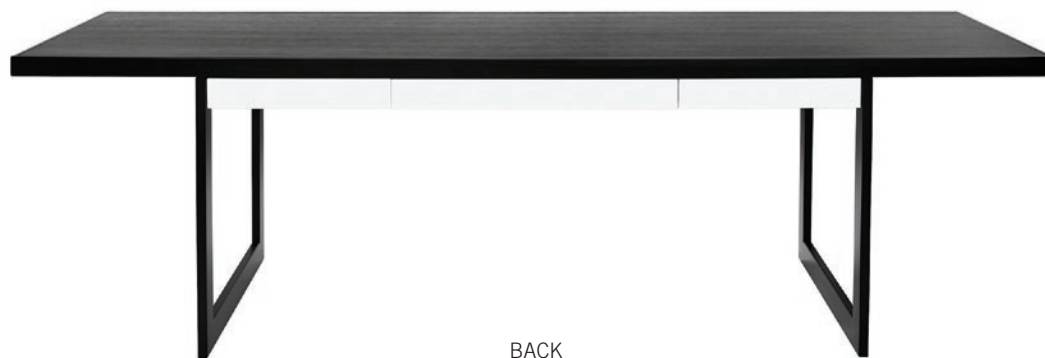

POWELL &
BONNELL

FRONT

BACK

DUPONT DESK 9475

Iron framed desk with inset wood, natural stone or solid surface top and lacquer drawers with finger pulls. Y-shaped front leg detail.

30" h x 32" d x 102" w.

Custom sizes available.

As shown: Satin black metal frame, inset Black ash top, Vanna lacquer drawers.

WWW.POWELLANDBONNELL.COM