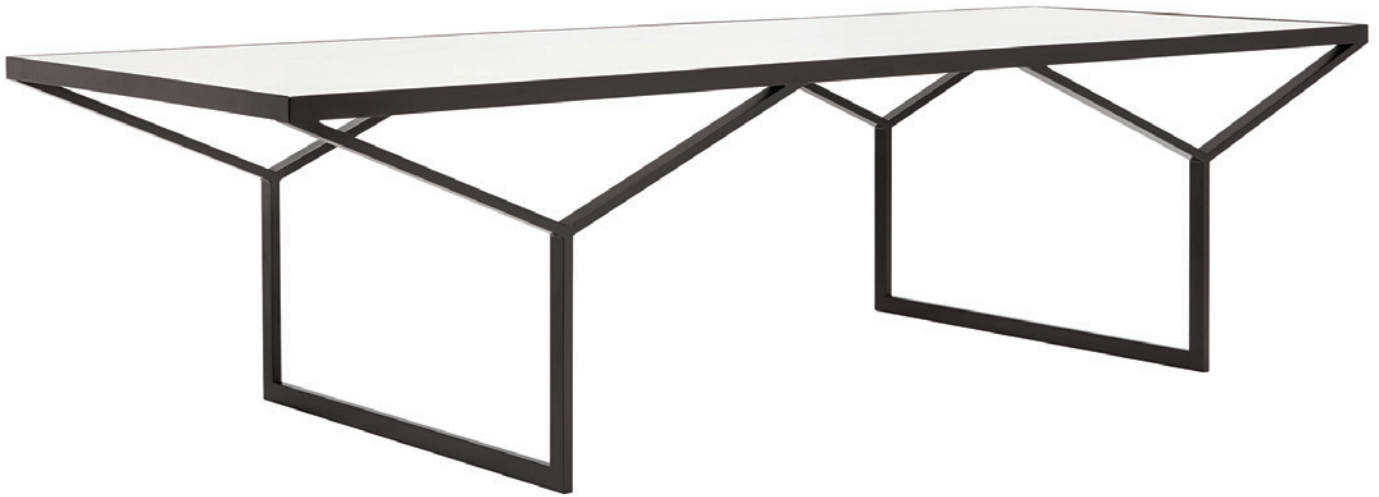

POWELL & BONNELL

9477

DUPONT COFFEE TABLE

Metal framed coffee table with Caesarstone® inset top and Y-shaped leg detail.

9477 Dupont Coffee Table: 66"w x 24"d x 17"h

WWW.POWELLANDBONNELL.COM

9477
DUPONT COFFEE TABLE

Shown As: Satin Black frame and Caesarstone® Statuario Nuvo inset top.

Other top options include: natural stone, wood, lacquer, glass, leather and solid surface composite.

Custom sizes and other metal finishes available.

Also Available: Dupont desk (9475), Dupont bench (9476)