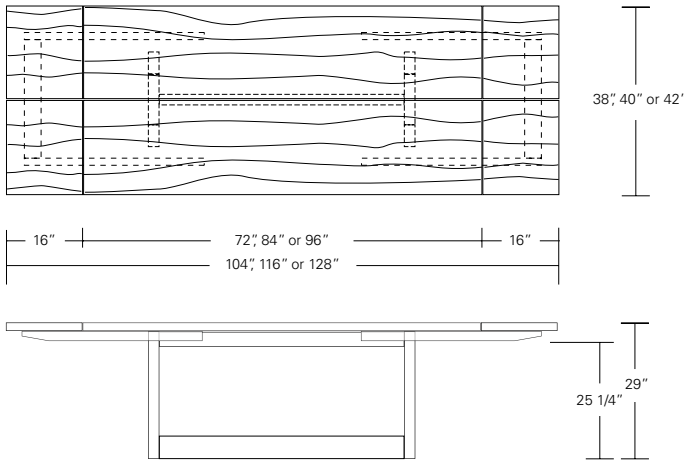

**DUETTE TABLE X-BASE**

**72W x 42D x 29H**

Shown in Mahogany

Duette X-Base tables feature a hand selected solid wood top set on an elongated intersecting base. This table can function as a dining or conference table, entry table or console. These simple yet refined designs are meticulously crafted in three standard sizes or by custom request.

**Duette Table**

72\"/>

**Duette Live Edge Option**

**Duette Butterfly Option**

**Duette Extension Table**

72\"/>

**Duette Table V Base**

**Duette Table X Base**