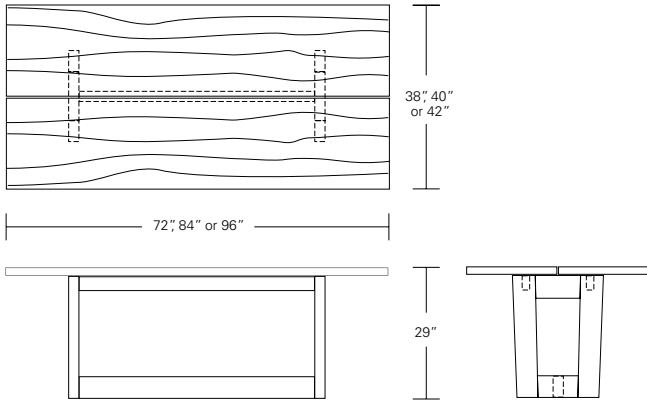

**DUETTE TABLE X-BASE**

**72W x 42D x 29H**

Shown in Mahogany

Duette X-Base tables feature a hand selected solid wood top set on an elongated intersecting base. This table can function as a dining or conference table, entry table or console. These simple yet refined designs are meticulously crafted in three standard sizes or by custom request.

**Duette Table**

72\"/>

**Duette Live Edge Option**

**Duette Butterfly Option**

**Duette Extension Table**

72\"/>

**Duette Table V Base**

**Duette Table X Base**