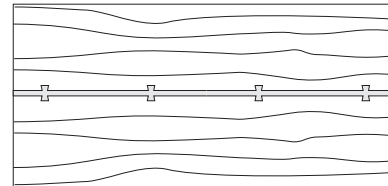

**DUETTE TABLE X-BASE**

**72W x 42D x 29H**

Shown in Mahogany

Duette X-Base tables feature a hand selected solid wood top set on an elongated intersecting base. This table can function as a dining or conference table, entry table or console. These simple yet refined designs are meticulously crafted in three standard sizes or by custom request.

**Duette Table**

72\"/>

**Duette Live Edge Option**

**Duette Butterfly Option**

**Duette Extension Table**

72\"/>

**Duette Table V Base**

**Duette Table X Base**