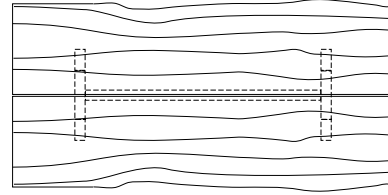

**DUETTE TABLE X-BASE**

**72W x 42D x 29H**

Shown in Mahogany

Duette X-Base tables feature a hand selected solid wood top set on an elongated intersecting base. This table can function as a dining or conference table, entry table or console. These simple yet refined designs are meticulously crafted in three standard sizes or by custom request.

**Duette Table**

72\"/>

**Duette Live Edge Option**

**Duette Butterfly Option**

**Duette Extension Table**

72\"/>

**Duette Table V Base**

**Duette Table X Base**

72\"/>

DESCRIPTION	FINISH OPTIONS	
<p><b>Duette Table:</b> Solid wood table top. Solid wood base with levelers.</p> <p><b>Standard Options:</b> Extension version. Butterfly inlay in satin brass, dark bronze or satin stainless steel.</p> <p><b>Custom Orders:</b> Custom sizes, woods and finishes are available. Please request a price quotation.</p>	<p><b>Standard - Natural / Stained:</b></p> <p>Ash, Bronze Ash, Burnt Ash, Ebonized Ash, Grey Ash, Mahogany, Medium Mahogany, Oak, Bluff Oak, Grey Oak, Fumed Oak, Walnut, Medium Walnut, Dark Walnut, Ebonized Walnut, Grey Walnut, Silver Walnut, Terra Walnut, Bronze Walnut, Claro Toned Walnut.</p>	<p><b>Premium - Cerused / Bleached:</b></p> <p>Bleached Ash, Cerused Ash, Cerused Bronze Ash, Cerused Burnt Ash, Cerused Mahogany, Cerused Dark Mahogany, Bleached Walnut, Cerused Walnut, Cerused Grey Walnut, Cerused Silver Walnut, Cerused Bronze Walnut, Cerused Oak.</p>
	<p><b>Custom Finishes</b></p> <p>Claro Walnut table top with square edge - at additional cost. Claro Walnut* table top with live edge (square only). - at additional cost.</p>	