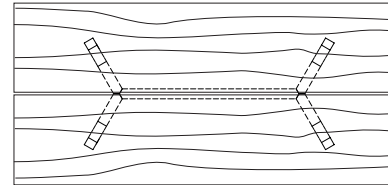

**DUETTE TABLE X-BASE**

**72W x 42D x 29H**

Shown in Mahogany

Duette X-Base tables feature a hand selected solid wood top set on an elongated intersecting base. This table can function as a dining or conference table, entry table or console. These simple yet refined designs are meticulously crafted in three standard sizes or by custom request.

**Duette Table**

72\"/>

**Duette Live Edge Option**

**Duette Butterfly Option**

**Duette Extension Table**

72\"/>

**Duette Table V Base**

**Duette Table X Base**