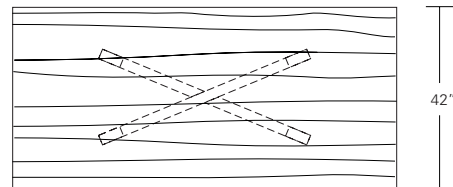

**DUETTE TABLE X-BASE**

**72W x 42D x 29H**

Shown in Mahogany

Duette X-Base tables feature a hand selected solid wood top set on an elongated intersecting base. This table can function as a dining or conference table, entry table or console. These simple yet refined designs are meticulously crafted in three standard sizes or by custom request.

**Duette Table**

72\"/>

**Duette Live Edge Option**

**Duette Butterfly Option**

**Duette Extension Table**

72\"/>

**Duette Table V Base**

**Duette Table X Base**