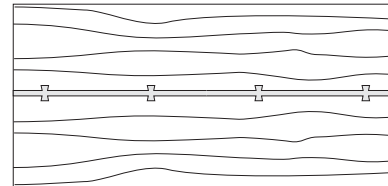

**DUETTE TABLE V-BASE**

**84W x 40D x 29H**

Shown in Grey Walnut

The Duette V base has a more complex configuration than the standard Duette Table bases. The crux of the design being the hand-fitted three way intersection of its base members. Duette V Base Table's have solid wood plank style or custom slab tops and are available in a range of standard sizes and finishes.

**Duette Table**

72\"/>

**Duette Live Edge Option**

**Duette Butterfly Option**

**Duette Extension Table**

72\"/>

**Duette Table V Base**

**Duette Table X Base**