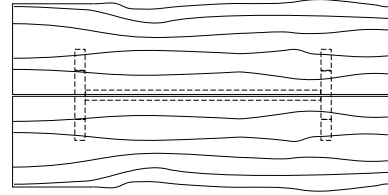

**DUETTE TABLE V-BASE**

**84W x 40D x 29H**

Shown in Grey Walnut

The Duette V base has a more complex configuration than the standard Duette Table bases. The crux of the design being the hand-fitted three way intersection of its base members. Duette V Base Table's have solid wood plank style or custom slab tops and are available in a range of standard sizes and finishes.

**Duette Table**

72\"/>

**Duette Live Edge Option**

**Duette Butterfly Option**

**Duette Extension Table**

72\"/>

**Duette Table V Base**

**Duette Table X Base**