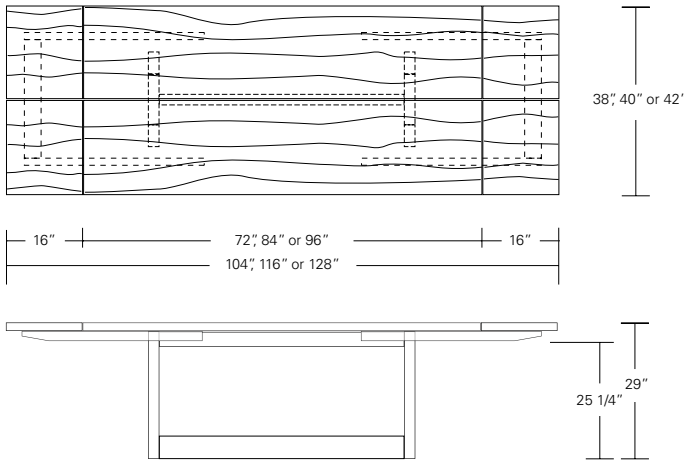

**DUETTE TABLE V-BASE**

**84W x 40D x 29H**

Shown in Grey Walnut

The Duette V base has a more complex configuration than the standard Duette Table bases. The crux of the design being the hand-fitted three way intersection of its base members. Duette V Base Table's have solid wood plank style or custom slab tops and are available in a range of standard sizes and finishes.

**Duette Table**

72\"/>

**Duette Live Edge Option**

**Duette Butterfly Option**

**Duette Extension Table**

72\"/>

**Duette Table V Base**

**Duette Table X Base**