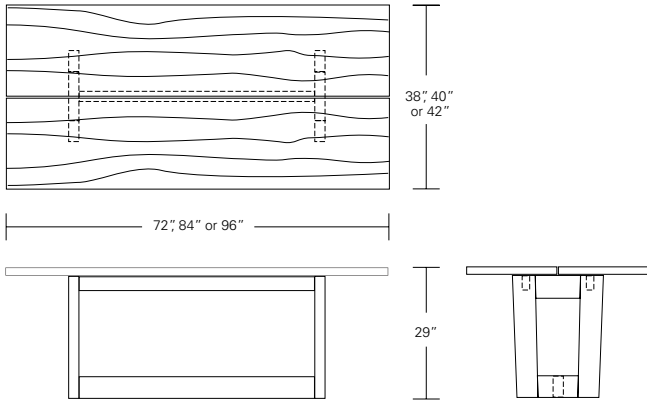

**DUETTE TABLE V-BASE**

**84W x 40D x 29H**

Shown in Grey Walnut

The Duette V base has a more complex configuration than the standard Duette Table bases. The crux of the design being the hand-fitted three way intersection of its base members. Duette V Base Table's have solid wood plank style or custom slab tops and are available in a range of standard sizes and finishes.

**Duette Table**

72\"/>

**Duette Live Edge Option**

**Duette Butterfly Option**

**Duette Extension Table**

72\"/>

**Duette Table V Base**

**Duette Table X Base**