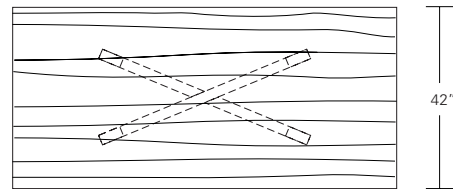

**DUETTE TABLE V-BASE**

**84W x 40D x 29H**

Shown in Grey Walnut

The Duette V base has a more complex configuration than the standard Duette Table bases. The crux of the design being the hand-fitted three way intersection of its base members. Duette V Base Table's have solid wood plank style or custom slab tops and are available in a range of standard sizes and finishes.

**Duette Table**

72\"/>

**Duette Live Edge Option**

**Duette Butterfly Option**

**Duette Extension Table**

72\"/>

**Duette Table V Base**

**Duette Table X Base**