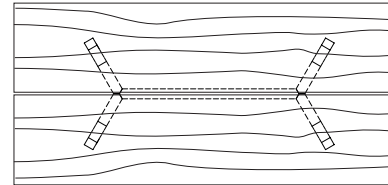

**DUETTE TABLE V-BASE**

**84W x 40D x 29H**

Shown in Grey Walnut

The Duette V base has a more complex configuration than the standard Duette Table bases. The crux of the design being the hand-fitted three way intersection of its base members. Duette V Base Table's have solid wood plank style or custom slab tops and are available in a range of standard sizes and finishes.

**Duette Table**

72\"/>

**Duette Live Edge Option**

**Duette Butterfly Option**

**Duette Extension Table**

72\"/>

**Duette Table V Base**

**Duette Table X Base**