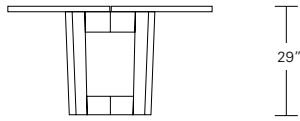

**DUETTE ROUND TABLE**

**72W x 72D x 29H**

Shown in optional Claro Walnut top and Claro Toned Walnut base.

Duette Round Tables feature a single continuous surface of solid wood. Hand selected boards are color and grain matched to create visual unity. The modern open base contrasts with the mass of the circular plane of the tabletop. Duette rounds are available in a variety of sizes, numerous finishes, and standard or extension versions.

**DUETTE ROUND & SQUARE TABLES**

48", 54", 60", 66" or 72"

48", 54", 60",  
66" or 72"

**Duette Round Table**

48"W x 48"D x 29"H  
54"W x 54"D x 29"H  
60"W x 60"D x 29"H  
66"W x 66"D x 29"H  
72"W x 72"D x 29"H

72", 78", 84", 90" or 96"

48", 54", 60",  
66" or 72"

**Duette Round Extension Table (with one leaf)**

48"W (72" w/one 24" leaf) x 48"D x 29"H  
54"W (78" w/one 24" leaf) x 54"D x 29"H  
60"W (84" w/one 24" leaf) x 60"D x 29"H  
66"W (90" w/one 24" leaf) x 66"D x 29"H  
72"W (96" w/one 24" leaf) x 72"D x 29"H

96", 102", 108", 114" or 120"

48", 54", 60",  
66" or 72"

**Duette Round Extension Table (split base with two leaves)**

48"W (96" w/two 24" leaves) x 48"D x 29"H  
54"W (102" w/two 24" leaves) x 54"D x 29"H  
60"W (108" w/two 24" leaves) x 60"D x 29"H  
66"W (114" w/two 24" leaves) x 66"D x 29"H  
72"W (120" w/two 24" leaves) x 72"D x 29"H