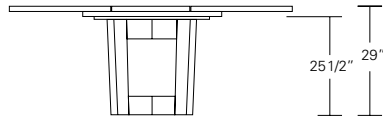

DUETTE ROUND EXTENSION TABLE - SPLIT BASE

**48W x 48D x 29H
(72W-1 LEAF, 96W-2 LEAVES)**

Shown in Walnut.

This Duette Table features a solid wood table top and base which divide in two as leaves are added to expand the top. Hand selected boards are color and grain matched to create visual unity. Duette rounds are available in a variety of sizes, numerous finishes, with a fixed top or extension versions.

DUETTE ROUND & SQUARE TABLES

48", 54", 60", 66" or 72"

48", 54", 60", 66" or 72"

Duette Round Table

48"W x 48"D x 29"H
54"W x 54"D x 29"H
60"W x 60"D x 29"H
66"W x 66"D x 29"H
72"W x 72"D x 29"H

72", 78", 84", 90" or 96"

25 1/2" 29"

48", 54", 60", 66" or 72"

Duette Round Extension Table (with one leaf)

48"W (72" w/one 24" leaf) x 48"D x 29"H
54"W (78" w/one 24" leaf) x 54"D x 29"H
60"W (84" w/one 24" leaf) x 60"D x 29"H
66"W (90" w/one 24" leaf) x 66"D x 29"H
72"W (96" w/one 24" leaf) x 72"D x 29"H

96", 102", 108", 114" or 120"

25 1/2" 29"

48", 54", 60", 66" or 72"

Duette Round Extension Table (split base with two leaves)

48"W (96" w/two 24" leaves) x 48"D x 29"H
54"W (102" w/two 24" leaves) x 54"D x 29"H
60"W (108" w/two 24" leaves) x 60"D x 29"H
66"W (114" w/two 24" leaves) x 66"D x 29"H
72"W (120" w/two 24" leaves) x 72"D x 29"H