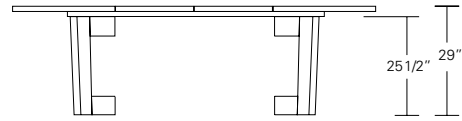

DUETTE ROUND EXTENSION TABLE - SPLIT BASE

**48W x 48D x 29H
(72W-1 LEAF, 96W-2 LEAVES)**

Shown in Walnut.

This Duette Table features a solid wood table top and base which divide in two as leaves are added to expand the top. Hand selected boards are color and grain matched to create visual unity. Duette rounds are available in a variety of sizes, numerous finishes, with a fixed top or extension versions.

DUETTE ROUND & SQUARE TABLES

48", 54", 60", 66" or 72"

48", 54", 60", 66" or 72"

Duette Round Table

48"W x 48"D x 29"H
54"W x 54"D x 29"H
60"W x 60"D x 29"H
66"W x 66"D x 29"H
72"W x 72"D x 29"H

72", 78", 84", 90" or 96"

25 1/2" 29"

48", 54", 60", 66" or 72"

Duette Round Extension Table (with one leaf)

48"W (72" w/one 24" leaf) x 48"D x 29"H
54"W (78" w/one 24" leaf) x 54"D x 29"H
60"W (84" w/one 24" leaf) x 60"D x 29"H
66"W (90" w/one 24" leaf) x 66"D x 29"H
72"W (96" w/one 24" leaf) x 72"D x 29"H

96", 102", 108", 114" or 120"

25 1/2" 29"

48", 54", 60", 66" or 72"

Duette Round Extension Table (split base with two leaves)

48"W (96" w/two 24" leaves) x 48"D x 29"H
54"W (102" w/two 24" leaves) x 54"D x 29"H
60"W (108" w/two 24" leaves) x 60"D x 29"H
66"W (114" w/two 24" leaves) x 66"D x 29"H
72"W (120" w/two 24" leaves) x 72"D x 29"H