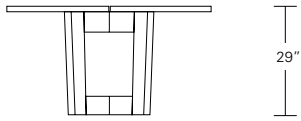

DUETTE ROUND EXTENSION TABLE - SPLIT BASE

**48W x 48D x 29H
(72W-1 LEAF, 96W-2 LEAVES)**

Shown in Walnut.

This Duette Table features a solid wood table top and base which divide in two as leaves are added to expand the top. Hand selected boards are color and grain matched to create visual unity. Duette rounds are available in a variety of sizes, numerous finishes, with a fixed top or extension versions.

DUETTE ROUND & SQUARE TABLES

48", 54", 60", 66" or 72"

48", 54", 60", 66" or 72"

Duette Round Table

48"W x 48"D x 29"H
54"W x 54"D x 29"H
60"W x 60"D x 29"H
66"W x 66"D x 29"H
72"W x 72"D x 29"H

72", 78", 84", 90" or 96"

25 1/2" 29"

48", 54", 60", 66" or 72"

Duette Round Extension Table (with one leaf)

48"W (72" w/one 24" leaf) x 48"D x 29"H
54"W (78" w/one 24" leaf) x 54"D x 29"H
60"W (84" w/one 24" leaf) x 60"D x 29"H
66"W (90" w/one 24" leaf) x 66"D x 29"H
72"W (96" w/one 24" leaf) x 72"D x 29"H

96", 102", 108", 114" or 120"

25 1/2" 29"

48", 54", 60", 66" or 72"

Duette Round Extension Table (split base with two leaves)

48"W (96" w/two 24" leaves) x 48"D x 29"H
54"W (102" w/two 24" leaves) x 54"D x 29"H
60"W (108" w/two 24" leaves) x 60"D x 29"H
66"W (114" w/two 24" leaves) x 66"D x 29"H
72"W (120" w/two 24" leaves) x 72"D x 29"H