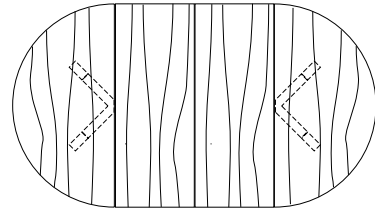

DUETTE ROUND EXTENSION TABLE - SPLIT BASE

**48W x 48D x 29H
(72W-1 LEAF, 96W-2 LEAVES)**

Shown in Walnut.

This Duette Table features a solid wood table top and base which divide in two as leaves are added to expand the top. Hand selected boards are color and grain matched to create visual unity. Duette rounds are available in a variety of sizes, numerous finishes, with a fixed top or extension versions.

DUETTE ROUND & SQUARE TABLES

48", 54", 60", 66" or 72"

48", 54", 60", 66" or 72"

Duette Round Table

48"W x 48"D x 29"H
54"W x 54"D x 29"H
60"W x 60"D x 29"H
66"W x 66"D x 29"H
72"W x 72"D x 29"H

72", 78", 84", 90" or 96"

25 1/2" 29"

48", 54", 60", 66" or 72"

Duette Round Extension Table (with one leaf)

48"W (72" w/one 24" leaf) x 48"D x 29"H
54"W (78" w/one 24" leaf) x 54"D x 29"H
60"W (84" w/one 24" leaf) x 60"D x 29"H
66"W (90" w/one 24" leaf) x 66"D x 29"H
72"W (96" w/one 24" leaf) x 72"D x 29"H

96", 102", 108", 114" or 120"

25 1/2" 29"

48", 54", 60", 66" or 72"

Duette Round Extension Table (split base with two leaves)

48"W (96" w/two 24" leaves) x 48"D x 29"H
54"W (102" w/two 24" leaves) x 54"D x 29"H
60"W (108" w/two 24" leaves) x 60"D x 29"H
66"W (114" w/two 24" leaves) x 66"D x 29"H
72"W (120" w/two 24" leaves) x 72"D x 29"H