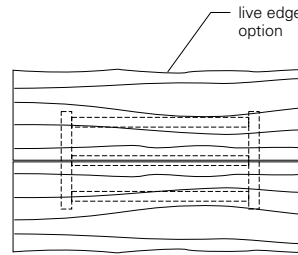

DUETTE ROUND COCKTAIL TABLE

54W x 54D x 16H

Shown in Dark Walnut.

This cocktail table features a round solid wood table top. Hand selected boards are color and grain matched to produce visual unity. The modern open base contrasts with the solid planes of the tabletop. Duette Cocktails come in a variety of sizes and finishes and include square, round and rectangular versions.

42", 48", 54" or 60"

42", 48", 54" or 60"

live edge option

16"

single slab option (no center reveal)

Duette Square Cocktail Table

42"W x 42"D x 16"H
48"W x 48"D x 16"H
54"W x 54"D x 16"H
60"W x 60"D x 16"H

Duette Round Cocktail Table

42"W x 42"D x 16"H
48"W x 48"D x 16"H
54"W x 54"D x 16"H
60"W x 60"D x 16"H

48", 54" or 60"

28", 32" or 36"

live edge option

48", 54" or 60"

28", 32" or 36"

16"

Duette Rectangular Cocktail Table X-Base

48"W x 28"D x 16"H
54"W x 32"D x 16"H
60"W x 36"D x 16"H

Duette Rectangular Cocktail Table

48"W x 28"D x 16"H
54"W x 32"D x 16"H
60"W x 36"D x 16"H

DESCRIPTION	FINISH OPTIONS	
<p>Duette Table: Solid wood table top. Solid wood base with levelers.</p> <p>Custom Orders: Custom sizes, woods and finishes are available. Please request a price quotation.</p>	<p>Standard - Natural / Stained:</p> <p>Ash, Bronze Ash, Burnt Ash, Ebonized Ash, Grey Ash, Mahogany, Medium Mahogany, Oak, Bluff Oak, Grey Oak, Fumed Oak, Walnut, Medium Walnut, Dark Walnut, Ebonized Walnut, Grey Walnut, Silver Walnut, Terra Walnut, Bronze Walnut, Claro Toned Walnut.</p>	<p>Premium - Cerused / Bleached:</p> <p>Bleached Ash, Cerused Ash, Cerused Bronze Ash, Cerused Burnt Ash, Cerused Mahogany, Cerused Dark Mahogany, Bleached Walnut, Cerused Walnut, Cerused Grey Walnut, Cerused Silver Walnut, Cerused Bronze Walnut, Cerused Oak.</p>