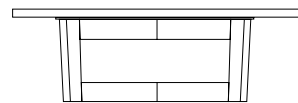

42", 48", 54" or 60"

42", 48", 54" or 60"

live edge option

16"

single slab option (no center reveal)

Duette Square Cocktail Table

42"W x 42"D x 16"H
48"W x 48"D x 16"H
54"W x 54"D x 16"H
60"W x 60"D x 16"H

Duette Round Cocktail Table

42"W x 42"D x 16"H
48"W x 48"D x 16"H
54"W x 54"D x 16"H
60"W x 60"D x 16"H

48", 54" or 60"

28", 32" or 36"

live edge option

48", 54" or 60"

28", 32" or 36"

16"

Duette Rectangular Cocktail Table X-Base

48"W x 28"D x 16"H
54"W x 32"D x 16"H
60"W x 36"D x 16"H

Duette Rectangular Cocktail Table

48"W x 28"D x 16"H
54"W x 32"D x 16"H
60"W x 36"D x 16"H

DESCRIPTION	FINISH OPTIONS	
<p>Duette Table: Solid wood table top. Solid wood base with levelers.</p> <p>Custom Orders: Custom sizes, woods and finishes are available. Please request a price quotation.</p>	<p>Standard - Natural / Stained:</p> <p>Ash, Bronze Ash, Burnt Ash, Ebonized Ash, Grey Ash, Mahogany, Medium Mahogany, Oak, Bluff Oak, Grey Oak, Fumed Oak, Walnut, Medium Walnut, Dark Walnut, Ebonized Walnut, Grey Walnut, Silver Walnut, Terra Walnut, Bronze Walnut, Claro Toned Walnut.</p>	<p>Premium - Cerused / Bleached:</p> <p>Bleached Ash, Cerused Ash, Cerused Bronze Ash, Cerused Burnt Ash, Cerused Mahogany, Cerused Dark Mahogany, Bleached Walnut, Cerused Walnut, Cerused Grey Walnut, Cerused Silver Walnut, Cerused Bronze Walnut, Cerused Oak.</p>