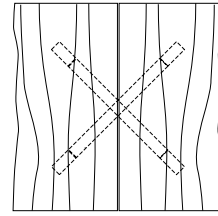

DUETTE ROUND COCKTAIL TABLE

54W x 54D x 16H

Shown in Dark Walnut.

This cocktail table features a round solid wood table top. Hand selected boards are color and grain matched to produce visual unity. The modern open base contrasts with the solid planes of the tabletop. Duette Cocktails come in a variety of sizes and finishes and include square, round and rectangular versions.

42", 48", 54" or 60"

42", 48", 54" or 60"

live edge option

16"

single slab option (no center reveal)

Duette Square Cocktail Table

42"W x 42"D x 16"H
48"W x 48"D x 16"H
54"W x 54"D x 16"H
60"W x 60"D x 16"H

Duette Round Cocktail Table

42"W x 42"D x 16"H
48"W x 48"D x 16"H
54"W x 54"D x 16"H
60"W x 60"D x 16"H

48", 54" or 60"

28", 32" or 36"

live edge option

48", 54" or 60"

28", 32" or 36"

16"

Duette Rectangular Cocktail Table X-Base

48"W x 28"D x 16"H
54"W x 32"D x 16"H
60"W x 36"D x 16"H

Duette Rectangular Cocktail Table

48"W x 28"D x 16"H
54"W x 32"D x 16"H
60"W x 36"D x 16"H

DESCRIPTION	FINISH OPTIONS	
<p>Duette Table: Solid wood table top. Solid wood base with levelers.</p> <p>Custom Orders: Custom sizes, woods and finishes are available. Please request a price quotation.</p>	<p>Standard - Natural / Stained:</p> <p>Ash, Bronze Ash, Burnt Ash, Ebonized Ash, Grey Ash, Mahogany, Medium Mahogany, Oak, Bluff Oak, Grey Oak, Fumed Oak, Walnut, Medium Walnut, Dark Walnut, Ebonized Walnut, Grey Walnut, Silver Walnut, Terra Walnut, Bronze Walnut, Claro Toned Walnut.</p>	<p>Premium - Cerused / Bleached:</p> <p>Bleached Ash, Cerused Ash, Cerused Bronze Ash, Cerused Burnt Ash, Cerused Mahogany, Cerused Dark Mahogany, Bleached Walnut, Cerused Walnut, Cerused Grey Walnut, Cerused Silver Walnut, Cerused Bronze Walnut, Cerused Oak.</p>