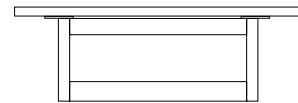

42", 48", 54" or 60"

42", 48", 54" or 60"

live edge option

16"

single slab option (no center reveal)

Duette Square Cocktail Table

42"W x 42"D x 16"H
48"W x 48"D x 16"H
54"W x 54"D x 16"H
60"W x 60"D x 16"H

Duette Round Cocktail Table

42"W x 42"D x 16"H
48"W x 48"D x 16"H
54"W x 54"D x 16"H
60"W x 60"D x 16"H

48", 54" or 60"

28", 32" or 36"

live edge option

48", 54" or 60"

28", 32" or 36"

16"

Duette Rectangular Cocktail Table X-Base

48"W x 28"D x 16"H
54"W x 32"D x 16"H
60"W x 36"D x 16"H

Duette Rectangular Cocktail Table

48"W x 28"D x 16"H
54"W x 32"D x 16"H
60"W x 36"D x 16"H

DESCRIPTION	FINISH OPTIONS	
<p>Duette Table: Solid wood table top. Solid wood base with levelers.</p> <p>Custom Orders: Custom sizes, woods and finishes are available. Please request a price quotation.</p>	<p>Standard - Natural / Stained:</p> <p>Ash, Bronze Ash, Burnt Ash, Ebonized Ash, Grey Ash, Mahogany, Medium Mahogany, Oak, Bluff Oak, Grey Oak, Fumed Oak, Walnut, Medium Walnut, Dark Walnut, Ebonized Walnut, Grey Walnut, Silver Walnut, Terra Walnut, Bronze Walnut, Claro Toned Walnut.</p>	<p>Premium - Cerused / Bleached:</p> <p>Bleached Ash, Cerused Ash, Cerused Bronze Ash, Cerused Burnt Ash, Cerused Mahogany, Cerused Dark Mahogany, Bleached Walnut, Cerused Walnut, Cerused Grey Walnut, Cerused Silver Walnut, Cerused Bronze Walnut, Cerused Oak.</p>