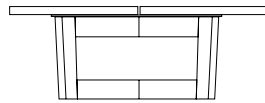

DUETTE ROUND COCKTAIL TABLE

54W x 54D x 16H

Shown in Dark Walnut.

This cocktail table features a round solid wood table top. Hand selected boards are color and grain matched to produce visual unity. The modern open base contrasts with the solid planes of the tabletop. Duette Cocktails come in a variety of sizes and finishes and include square, round and rectangular versions.

42", 48", 54" or 60"

42", 48", 54" or 60"

live edge option

16"

single slab option (no center reveal)

Duette Square Cocktail Table

42"W x 42"D x 16"H
48"W x 48"D x 16"H
54"W x 54"D x 16"H
60"W x 60"D x 16"H

Duette Round Cocktail Table

42"W x 42"D x 16"H
48"W x 48"D x 16"H
54"W x 54"D x 16"H
60"W x 60"D x 16"H

48", 54" or 60"

28", 32" or 36"

live edge option

48", 54" or 60"

28", 32" or 36"

16"

Duette Rectangular Cocktail Table X-Base

48"W x 28"D x 16"H
54"W x 32"D x 16"H
60"W x 36"D x 16"H

Duette Rectangular Cocktail Table

48"W x 28"D x 16"H
54"W x 32"D x 16"H
60"W x 36"D x 16"H

DESCRIPTION	FINISH OPTIONS	
<p>Duette Table: Solid wood table top. Solid wood base with levelers.</p> <p>Custom Orders: Custom sizes, woods and finishes are available. Please request a price quotation.</p>	<p>Standard - Natural / Stained:</p> <p>Ash, Bronze Ash, Burnt Ash, Ebonized Ash, Grey Ash, Mahogany, Medium Mahogany, Oak, Bluff Oak, Grey Oak, Fumed Oak, Walnut, Medium Walnut, Dark Walnut, Ebonized Walnut, Grey Walnut, Silver Walnut, Terra Walnut, Bronze Walnut, Claro Toned Walnut.</p>	<p>Premium - Cerused / Bleached:</p> <p>Bleached Ash, Cerused Ash, Cerused Bronze Ash, Cerused Burnt Ash, Cerused Mahogany, Cerused Dark Mahogany, Bleached Walnut, Cerused Walnut, Cerused Grey Walnut, Cerused Silver Walnut, Cerused Bronze Walnut, Cerused Oak.</p>