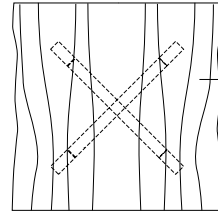

42", 48", 54" or 60"

42", 48", 54" or 60"

live edge option

16"

single slab option (no center reveal)

Duette Square Cocktail Table

42"W x 42"D x 16"H
48"W x 48"D x 16"H
54"W x 54"D x 16"H
60"W x 60"D x 16"H

Duette Round Cocktail Table

42"W x 42"D x 16"H
48"W x 48"D x 16"H
54"W x 54"D x 16"H
60"W x 60"D x 16"H

48", 54" or 60"

28", 32" or 36"

live edge option

48", 54" or 60"

28", 32" or 36"

16"

Duette Rectangular Cocktail Table X-Base

48"W x 28"D x 16"H
54"W x 32"D x 16"H
60"W x 36"D x 16"H

Duette Rectangular Cocktail Table

48"W x 28"D x 16"H
54"W x 32"D x 16"H
60"W x 36"D x 16"H

DESCRIPTION	FINISH OPTIONS	
<p>Duette Table: Solid wood table top. Solid wood base with levelers.</p> <p>Custom Orders: Custom sizes, woods and finishes are available. Please request a price quotation.</p>	<p>Standard - Natural / Stained:</p> <p>Ash, Bronze Ash, Burnt Ash, Ebonized Ash, Grey Ash, Mahogany, Medium Mahogany, Oak, Bluff Oak, Grey Oak, Fumed Oak, Walnut, Medium Walnut, Dark Walnut, Ebonized Walnut, Grey Walnut, Silver Walnut, Terra Walnut, Bronze Walnut, Claro Toned Walnut.</p>	<p>Premium - Cerused / Bleached:</p> <p>Bleached Ash, Cerused Ash, Cerused Bronze Ash, Cerused Burnt Ash, Cerused Mahogany, Cerused Dark Mahogany, Bleached Walnut, Cerused Walnut, Cerused Grey Walnut, Cerused Silver Walnut, Cerused Bronze Walnut, Cerused Oak.</p>