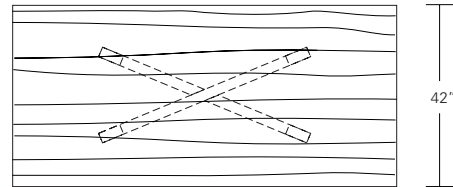

DUETTE EXTENSION TABLE - LIVE EDGE

**84W x 40D x 29H
(116W W/ 2 LEAVES)**

Shown in optional Claro Walnut top with live edge and Claro Toned Walnut base.

Exquisite matched sets of extra long live edge slabs allow a continuous natural edge along the main table and its accompanying leaves. A pull-out apron from under each table end provides support and alignment for the leaves. Duette Extension Tables are available in a variety of sizes and in straight edged versions.

Duette Table

72\"/>

Duette Live Edge Option

Duette Butterfly Option

Duette Extension Table

72\"/>

Duette Table V Base

Duette Table X Base