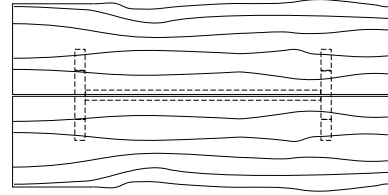

DUETTE EXTENSION TABLE - LIVE EDGE

**84W x 40D x 29H
(116W W/ 2 LEAVES)**

Shown in optional Claro Walnut top with live edge and Claro Toned Walnut base.

Exquisite matched sets of extra long live edge slabs allow a continuous natural edge along the main table and its accompanying leaves. A pull-out apron from under each table end provides support and alignment for the leaves. Duette Extension Tables are available in a variety of sizes and in straight edged versions.

Duette Table

72\"/>

Duette Live Edge Option

Duette Butterfly Option

Duette Extension Table

72\"/>

Duette Table V Base

Duette Table X Base

72\"/>

DESCRIPTION	FINISH OPTIONS	
<p>Duette Table: Solid wood table top. Solid wood base with levelers.</p> <p>Standard Options: Extension version. Butterfly inlay in satin brass, dark bronze or satin stainless steel.</p> <p>Custom Orders: Custom sizes, woods and finishes are available. Please request a price quotation.</p>	<p>Standard - Natural / Stained:</p> <p>Ash, Bronze Ash, Burnt Ash, Ebonized Ash, Grey Ash, Mahogany, Medium Mahogany, Oak, Bluff Oak, Grey Oak, Fumed Oak, Walnut, Medium Walnut, Dark Walnut, Ebonized Walnut, Grey Walnut, Silver Walnut, Terra Walnut, Bronze Walnut, Claro Toned Walnut.</p>	<p>Premium - Cerused / Bleached:</p> <p>Bleached Ash, Cerused Ash, Cerused Bronze Ash, Cerused Burnt Ash, Cerused Mahogany, Cerused Dark Mahogany, Bleached Walnut, Cerused Walnut, Cerused Grey Walnut, Cerused Silver Walnut, Cerused Bronze Walnut, Cerused Oak.</p>
	<p>Custom Finishes</p> <p>Claro Walnut table top with square edge - at additional cost. Claro Walnut* table top with live edge (square only). - at additional cost.</p>	