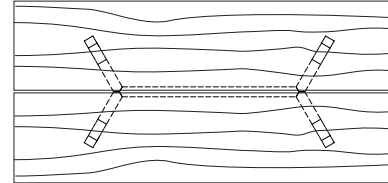

DUETTE EXTENSION TABLE - LIVE EDGE

**84W x 40D x 29H
(116W W/ 2 LEAVES)**

Shown in optional Claro Walnut top with live edge and Claro Toned Walnut base.

Exquisite matched sets of extra long live edge slabs allow a continuous natural edge along the main table and its accompanying leaves. A pull-out apron from under each table end provides support and alignment for the leaves. Duette Extension Tables are available in a variety of sizes and in straight edged versions.

Duette Table

72\"/>

Duette Live Edge Option

Duette Butterfly Option

Duette Extension Table

72\"/>

Duette Table V Base

Duette Table X Base