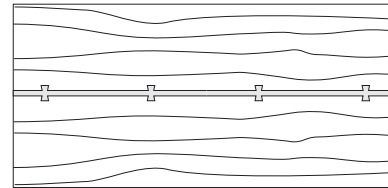

DUETTE EXTENSION TABLE - LIVE EDGE

**84W x 40D x 29H
(116W W/ 2 LEAVES)**

Shown in optional Claro Walnut top with live edge and Claro Toned Walnut base.

Exquisite matched sets of extra long live edge slabs allow a continuous natural edge along the main table and its accompanying leaves. A pull-out apron from under each table end provides support and alignment for the leaves. Duette Extension Tables are available in a variety of sizes and in straight edged versions.

Duette Table

72\"/>

Duette Live Edge Option

Duette Butterfly Option

Duette Extension Table

72\"/>

Duette Table V Base

Duette Table X Base