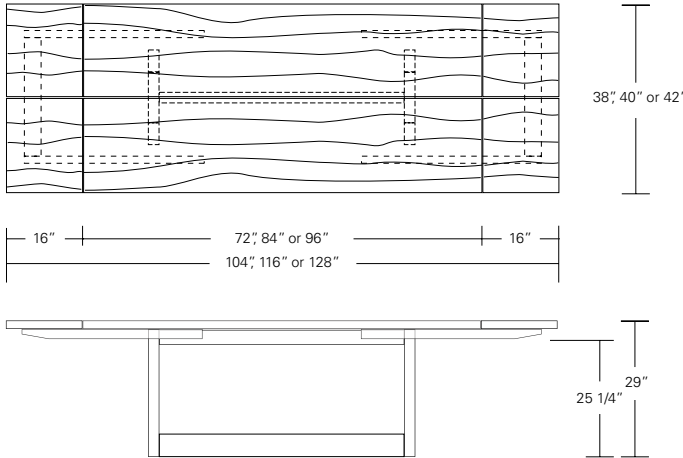

DUETTE EXTENSION TABLE - LIVE EDGE

**84W x 40D x 29H
(116W W/ 2 LEAVES)**

Shown in optional Claro Walnut top with live edge and Claro Toned Walnut base.

Exquisite matched sets of extra long live edge slabs allow a continuous natural edge along the main table and its accompanying leaves. A pull-out apron from under each table end provides support and alignment for the leaves. Duette Extension Tables are available in a variety of sizes and in straight edged versions.

Duette Table

72\"/>

Duette Live Edge Option

Duette Butterfly Option

Duette Extension Table

72\"/>

Duette Table V Base

Duette Table X Base