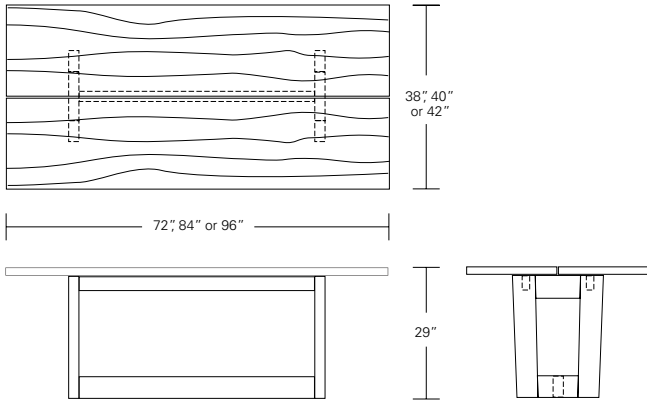

DUETTE EXTENSION TABLE - LIVE EDGE

**84W x 40D x 29H
(116W W/ 2 LEAVES)**

Shown in optional Claro Walnut top with live edge and Claro Toned Walnut base.

Exquisite matched sets of extra long live edge slabs allow a continuous natural edge along the main table and its accompanying leaves. A pull-out apron from under each table end provides support and alignment for the leaves. Duette Extension Tables are available in a variety of sizes and in straight edged versions.

Duette Table

72\"/>

Duette Live Edge Option

Duette Butterfly Option

Duette Extension Table

72\"/>

Duette Table V Base

Duette Table X Base