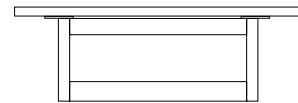

42", 48", 54" or 60"

42", 48", 54" or 60"

live edge option

16"

single slab option (no center reveal)

Duette Square Cocktail Table

42"W x 42"D x 16"H
48"W x 48"D x 16"H
54"W x 54"D x 16"H
60"W x 60"D x 16"H

Duette Round Cocktail Table

42"W x 42"D x 16"H
48"W x 48"D x 16"H
54"W x 54"D x 16"H
60"W x 60"D x 16"H

48", 54" or 60"

28", 32" or 36"

live edge option

28", 32" or 36"

48", 54" or 60"

16"

Duette Rectangular Cocktail Table X-Base

48"W x 28"D x 16"H
54"W x 32"D x 16"H
60"W x 36"D x 16"H

Duette Rectangular Cocktail Table

48"W x 28"D x 16"H
54"W x 32"D x 16"H
60"W x 36"D x 16"H

DESCRIPTION	FINISH OPTIONS	
<p>Duette Table: Solid wood table top. Solid wood base with levelers.</p> <p>Custom Orders: Custom sizes, woods and finishes are available. Please request a price quotation.</p>	<p>Standard - Natural / Stained:</p> <p>Ash, Bronze Ash, Burnt Ash, Ebonized Ash, Grey Ash, Mahogany, Medium Mahogany, Oak, Bluff Oak, Grey Oak, Fumed Oak, Walnut, Medium Walnut, Dark Walnut, Ebonized Walnut, Grey Walnut, Silver Walnut, Terra Walnut, Bronze Walnut, Claro Toned Walnut.</p>	<p>Premium - Cerused / Bleached:</p> <p>Bleached Ash, Cerused Ash, Cerused Bronze Ash, Cerused Burnt Ash, Cerused Mahogany, Cerused Dark Mahogany, Bleached Walnut, Cerused Walnut, Cerused Grey Walnut, Cerused Silver Walnut, Cerused Bronze Walnut, Cerused Oak.</p>