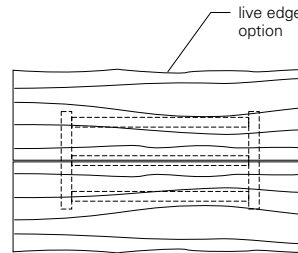

DUETTE COCKTAIL TABLE

54W x 32D x 16H

Shown with optional Claro Walnut top with live edge and Claro Toned walnut base.

Duette Cocktail Tables are designed to show the unique grain character found in their solid wood tops. These tables can be specified with standard plank-style tops or book matched slabs of Claro Walnut with live or square edges. The base is available in two styles, the standard trestle version (as shown) or the X base.

42", 48", 54" or 60"

42", 48", 54" or 60"

live edge option

16"

single slab option (no center reveal)

Duette Square Cocktail Table

42"W x 42"D x 16"H
48"W x 48"D x 16"H
54"W x 54"D x 16"H
60"W x 60"D x 16"H

Duette Round Cocktail Table

42"W x 42"D x 16"H
48"W x 48"D x 16"H
54"W x 54"D x 16"H
60"W x 60"D x 16"H

48", 54" or 60"

28", 32" or 36"

live edge option

28", 32" or 36"

48", 54" or 60"

16"

Duette Rectangular Cocktail Table X-Base

48"W x 28"D x 16"H
54"W x 32"D x 16"H
60"W x 36"D x 16"H

Duette Rectangular Cocktail Table

48"W x 28"D x 16"H
54"W x 32"D x 16"H
60"W x 36"D x 16"H

DESCRIPTION	FINISH OPTIONS	
<p>Duette Table: Solid wood table top. Solid wood base with levelers.</p> <p>Custom Orders: Custom sizes, woods and finishes are available. Please request a price quotation.</p>	<p>Standard - Natural / Stained:</p> <p>Ash, Bronze Ash, Burnt Ash, Ebonized Ash, Grey Ash, Mahogany, Medium Mahogany, Oak, Bluff Oak, Grey Oak, Fumed Oak, Walnut, Medium Walnut, Dark Walnut, Ebonized Walnut, Grey Walnut, Silver Walnut, Terra Walnut, Bronze Walnut, Claro Toned Walnut.</p>	<p>Premium - Cerused / Bleached:</p> <p>Bleached Ash, Cerused Ash, Cerused Bronze Ash, Cerused Burnt Ash, Cerused Mahogany, Cerused Dark Mahogany, Bleached Walnut, Cerused Walnut, Cerused Grey Walnut, Cerused Silver Walnut, Cerused Bronze Walnut, Cerused Oak.</p>