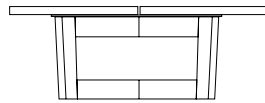

DUETTE COCKTAIL TABLE

54W x 32D x 16H

Shown with optional Claro Walnut top with live edge and Claro Toned walnut base.

Duette Cocktail Tables are designed to show the unique grain character found in their solid wood tops. These tables can be specified with standard plank-style tops or book matched slabs of Claro Walnut with live or square edges. The base is available in two styles, the standard trestle version (as shown) or the X base.

42", 48", 54" or 60"

42", 48", 54" or 60"

live edge option

16"

single slab option (no center reveal)

Duette Square Cocktail Table

42"W x 42"D x 16"H
48"W x 48"D x 16"H
54"W x 54"D x 16"H
60"W x 60"D x 16"H

Duette Round Cocktail Table

42"W x 42"D x 16"H
48"W x 48"D x 16"H
54"W x 54"D x 16"H
60"W x 60"D x 16"H

48", 54" or 60"

28", 32" or 36"

live edge option

28", 32" or 36"

48", 54" or 60"

16"

Duette Rectangular Cocktail Table X-Base

48"W x 28"D x 16"H
54"W x 32"D x 16"H
60"W x 36"D x 16"H

Duette Rectangular Cocktail Table

48"W x 28"D x 16"H
54"W x 32"D x 16"H
60"W x 36"D x 16"H

DESCRIPTION	FINISH OPTIONS	
<p>Duette Table: Solid wood table top. Solid wood base with levelers.</p> <p>Custom Orders: Custom sizes, woods and finishes are available. Please request a price quotation.</p>	<p>Standard - Natural / Stained:</p> <p>Ash, Bronze Ash, Burnt Ash, Ebonized Ash, Grey Ash, Mahogany, Medium Mahogany, Oak, Bluff Oak, Grey Oak, Fumed Oak, Walnut, Medium Walnut, Dark Walnut, Ebonized Walnut, Grey Walnut, Silver Walnut, Terra Walnut, Bronze Walnut, Claro Toned Walnut.</p>	<p>Premium - Cerused / Bleached:</p> <p>Bleached Ash, Cerused Ash, Cerused Bronze Ash, Cerused Burnt Ash, Cerused Mahogany, Cerused Dark Mahogany, Bleached Walnut, Cerused Walnut, Cerused Grey Walnut, Cerused Silver Walnut, Cerused Bronze Walnut, Cerused Oak.</p>