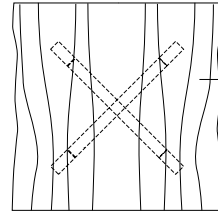

DUETTE COCKTAIL TABLE

54W x 32D x 16H

Shown with optional Claro Walnut top with live edge and Claro Toned walnut base.

Duette Cocktail Tables are designed to show the unique grain character found in their solid wood tops. These tables can be specified with standard plank-style tops or book matched slabs of Claro Walnut with live or square edges. The base is available in two styles, the standard trestle version (as shown) or the X base.

42", 48", 54" or 60"

42", 48", 54" or 60"

live edge option

16"

single slab option (no center reveal)

Duette Square Cocktail Table

42"W x 42"D x 16"H
48"W x 48"D x 16"H
54"W x 54"D x 16"H
60"W x 60"D x 16"H

Duette Round Cocktail Table

42"W x 42"D x 16"H
48"W x 48"D x 16"H
54"W x 54"D x 16"H
60"W x 60"D x 16"H

48", 54" or 60"

28", 32" or 36"

live edge option

28", 32" or 36"

48", 54" or 60"

16"

Duette Rectangular Cocktail Table X-Base

48"W x 28"D x 16"H
54"W x 32"D x 16"H
60"W x 36"D x 16"H

Duette Rectangular Cocktail Table

48"W x 28"D x 16"H
54"W x 32"D x 16"H
60"W x 36"D x 16"H

DESCRIPTION	FINISH OPTIONS	
<p>Duette Table: Solid wood table top. Solid wood base with levelers.</p> <p>Custom Orders: Custom sizes, woods and finishes are available. Please request a price quotation.</p>	<p>Standard - Natural / Stained:</p> <p>Ash, Bronze Ash, Burnt Ash, Ebonized Ash, Grey Ash, Mahogany, Medium Mahogany, Oak, Bluff Oak, Grey Oak, Fumed Oak, Walnut, Medium Walnut, Dark Walnut, Ebonized Walnut, Grey Walnut, Silver Walnut, Terra Walnut, Bronze Walnut, Claro Toned Walnut.</p>	<p>Premium - Cerused / Bleached:</p> <p>Bleached Ash, Cerused Ash, Cerused Bronze Ash, Cerused Burnt Ash, Cerused Mahogany, Cerused Dark Mahogany, Bleached Walnut, Cerused Walnut, Cerused Grey Walnut, Cerused Silver Walnut, Cerused Bronze Walnut, Cerused Oak.</p>