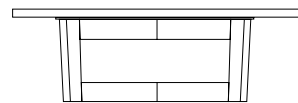

42", 48", 54" or 60"

42", 48", 54" or 60"

live edge option

16"

single slab option (no center reveal)

Duette Square Cocktail Table

42"W x 42"D x 16"H
48"W x 48"D x 16"H
54"W x 54"D x 16"H
60"W x 60"D x 16"H

Duette Round Cocktail Table

42"W x 42"D x 16"H
48"W x 48"D x 16"H
54"W x 54"D x 16"H
60"W x 60"D x 16"H

48", 54" or 60"

28", 32" or 36"

live edge option

28", 32" or 36"

48", 54" or 60"

16"

Duette Rectangular Cocktail Table X-Base

48"W x 28"D x 16"H
54"W x 32"D x 16"H
60"W x 36"D x 16"H

Duette Rectangular Cocktail Table

48"W x 28"D x 16"H
54"W x 32"D x 16"H
60"W x 36"D x 16"H

DESCRIPTION	FINISH OPTIONS	
<p>Duette Table: Solid wood table top. Solid wood base with levelers.</p> <p>Custom Orders: Custom sizes, woods and finishes are available. Please request a price quotation.</p>	<p>Standard - Natural / Stained:</p> <p>Ash, Bronze Ash, Burnt Ash, Ebonized Ash, Grey Ash, Mahogany, Medium Mahogany, Oak, Bluff Oak, Grey Oak, Fumed Oak, Walnut, Medium Walnut, Dark Walnut, Ebonized Walnut, Grey Walnut, Silver Walnut, Terra Walnut, Bronze Walnut, Claro Toned Walnut.</p>	<p>Premium - Cerused / Bleached:</p> <p>Bleached Ash, Cerused Ash, Cerused Bronze Ash, Cerused Burnt Ash, Cerused Mahogany, Cerused Dark Mahogany, Bleached Walnut, Cerused Walnut, Cerused Grey Walnut, Cerused Silver Walnut, Cerused Bronze Walnut, Cerused Oak.</p>