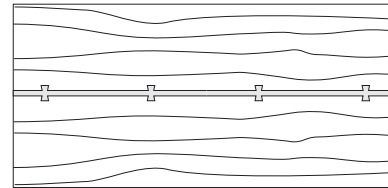

DUETTE BUTTERFLY TABLE

96W x 42D x 29H

Shown with optional Claro Walnut top, Brass Inlay and Claro Toned Walnut base.

The Duette Butterfly displays a decorative metal inlay joining the two table top halves. This table features an optional book matched set of Claro walnut slabs with square edges (also available in live edge). Standard table tops have a hand selected make-up of boards to form each table top half.

Duette Table

72\"/>

Duette Live Edge Option

Duette Butterfly Option

Duette Extension Table

72\"/>

Duette Table V Base

Duette Table X Base