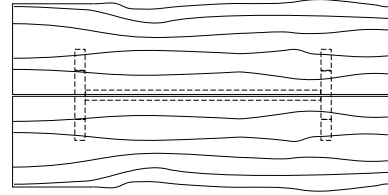

DUETTE BUTTERFLY TABLE

96W x 42D x 29H

Shown with optional Claro Walnut top, Brass Inlay and Claro Toned Walnut base.

The Duette Butterfly displays a decorative metal inlay joining the two table top halves. This table features an optional book matched set of Claro walnut slabs with square edges (also available in live edge). Standard table tops have a hand selected make-up of boards to form each table top half.

Duette Table

72\"/>

Duette Live Edge Option

Duette Butterfly Option

Duette Extension Table

72\"/>

Duette Table V Base

Duette Table X Base

72\"/>

DESCRIPTION	FINISH OPTIONS	
<p>Duette Table: Solid wood table top. Solid wood base with levelers.</p> <p>Standard Options: Extension version. Butterfly inlay in satin brass, dark bronze or satin stainless steel.</p> <p>Custom Orders: Custom sizes, woods and finishes are available. Please request a price quotation.</p>	<p>Standard - Natural / Stained:</p> <p>Ash, Bronze Ash, Burnt Ash, Ebonized Ash, Grey Ash, Mahogany, Medium Mahogany, Oak, Bluff Oak, Grey Oak, Fumed Oak, Walnut, Medium Walnut, Dark Walnut, Ebonized Walnut, Grey Walnut, Silver Walnut, Terra Walnut, Bronze Walnut, Claro Toned Walnut.</p>	<p>Premium - Cerused / Bleached:</p> <p>Bleached Ash, Cerused Ash, Cerused Bronze Ash, Cerused Burnt Ash, Cerused Mahogany, Cerused Dark Mahogany, Bleached Walnut, Cerused Walnut, Cerused Grey Walnut, Cerused Silver Walnut, Cerused Bronze Walnut, Cerused Oak.</p>
	<p>Custom Finishes</p> <p>Claro Walnut table top with square edge - at additional cost. Claro Walnut* table top with live edge (square only). - at additional cost.</p>	