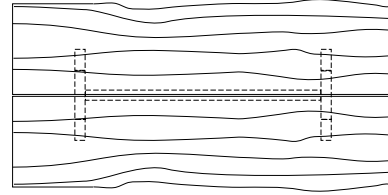

DUETTE BUTTERFLY EXTENSION TABLE

**96W x 42D x 29H
(128W W/ 2 LEAVES)**

Shown with optional Claro Walnut top, Brass Inlay and Claro Toned Walnut base.

The Duette Butterfly Extension's decorative metal inlay pattern joins the two table top halves and continues across the table's leaves. This table features an optional book matched set of Claro Walnut slabs with square edges (also available in live edge). Standard extension versions have a hand selected plank style top.

Duette Table

72\"/>

Duette Live Edge Option

Duette Butterfly Option

Duette Extension Table

72\"/>

Duette Table V Base

Duette Table X Base

72\"/>

DESCRIPTION	FINISH OPTIONS	
<p>Duette Table: Solid wood table top. Solid wood base with levelers.</p> <p>Standard Options: Extension version. Butterfly inlay in satin brass, dark bronze or satin stainless steel.</p> <p>Custom Orders: Custom sizes, woods and finishes are available. Please request a price quotation.</p>	<p>Standard - Natural / Stained:</p> <p>Ash, Bronze Ash, Burnt Ash, Ebonized Ash, Grey Ash, Mahogany, Medium Mahogany, Oak, Bluff Oak, Grey Oak, Fumed Oak, Walnut, Medium Walnut, Dark Walnut, Ebonized Walnut, Grey Walnut, Silver Walnut, Terra Walnut, Bronze Walnut, Claro Toned Walnut.</p>	<p>Premium - Cerused / Bleached:</p> <p>Bleached Ash, Cerused Ash, Cerused Bronze Ash, Cerused Burnt Ash, Cerused Mahogany, Cerused Dark Mahogany, Bleached Walnut, Cerused Walnut, Cerused Grey Walnut, Cerused Silver Walnut, Cerused Bronze Walnut, Cerused Oak.</p>
	<p>Custom Finishes</p> <p>Claro Walnut table top with square edge - at additional cost. Claro Walnut* table top with live edge (square only). - at additional cost.</p>	