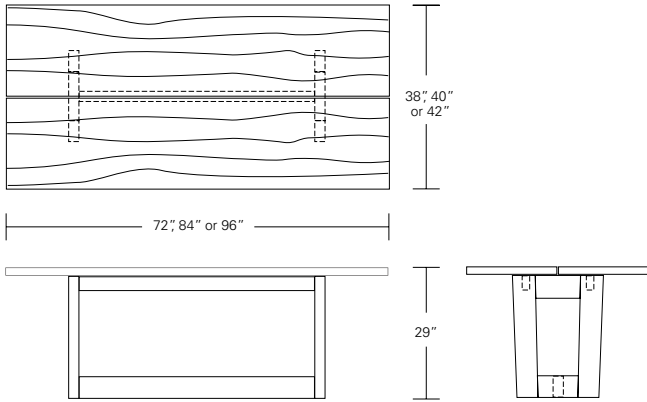

DUETTE BUTTERFLY EXTENSION TABLE

**96W x 42D x 29H
(128W W/ 2 LEAVES)**

Shown with optional Claro Walnut top, Brass Inlay and Claro Toned Walnut base.

The Duette Butterfly Extension's decorative metal inlay pattern joins the two table top halves and continues across the table's leaves. This table features an optional book matched set of Claro Walnut slabs with square edges (also available in live edge). Standard extension versions have a hand selected plank style top.

Duette Table

72\"/>

Duette Live Edge Option

Duette Butterfly Option

Duette Extension Table

72\"/>

Duette Table V Base

Duette Table X Base