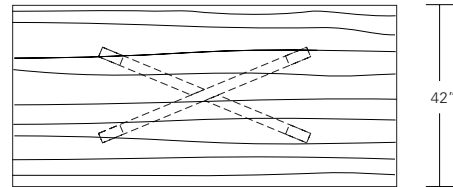

DUETTE BUTTERFLY EXTENSION TABLE

**96W x 42D x 29H
(128W W/ 2 LEAVES)**

Shown with optional Claro Walnut top, Brass Inlay and Claro Toned Walnut base.

The Duette Butterfly Extension's decorative metal inlay pattern joins the two table top halves and continues across the table's leaves. This table features an optional book matched set of Claro Walnut slabs with square edges (also available in live edge). Standard extension versions have a hand selected plank style top.

Duette Table

72\"/>

Duette Live Edge Option

Duette Butterfly Option

Duette Extension Table

72\"/>

Duette Table V Base

Duette Table X Base