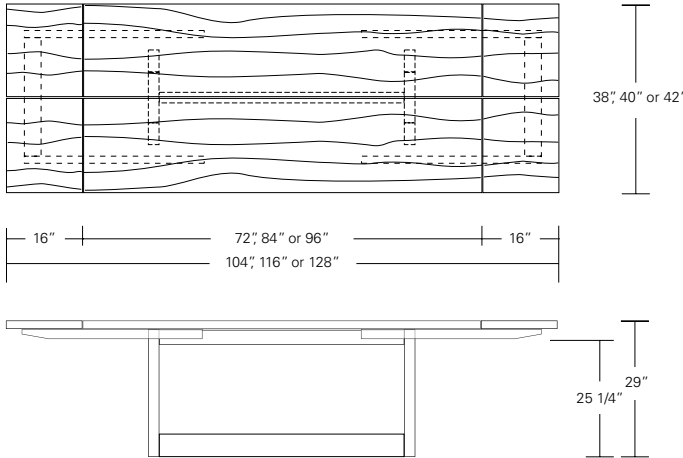

DUETTE BUTTERFLY EXTENSION TABLE

**96W x 42D x 29H
(128W W/ 2 LEAVES)**

Shown with optional Claro Walnut top, Brass Inlay and Claro Toned Walnut base.

The Duette Butterfly Extension's decorative metal inlay pattern joins the two table top halves and continues across the table's leaves. This table features an optional book matched set of Claro Walnut slabs with square edges (also available in live edge). Standard extension versions have a hand selected plank style top.

Duette Table

72\"/>

Duette Live Edge Option

Duette Butterfly Option

Duette Extension Table

72\"/>

Duette Table V Base

Duette Table X Base