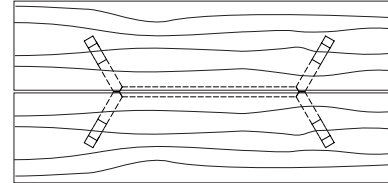

DUETTE BUTTERFLY EXTENSION TABLE

**96W x 42D x 29H
(128W W/ 2 LEAVES)**

Shown with optional Claro Walnut top, Brass Inlay and Claro Toned Walnut base.

The Duette Butterfly Extension's decorative metal inlay pattern joins the two table top halves and continues across the table's leaves. This table features an optional book matched set of Claro Walnut slabs with square edges (also available in live edge). Standard extension versions have a hand selected plank style top.

Duette Table

72\"/>

Duette Live Edge Option

Duette Butterfly Option

Duette Extension Table

72\"/>

Duette Table V Base

Duette Table X Base