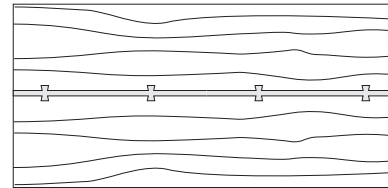

DUETTE BUTTERFLY EXTENSION TABLE

**96W x 42D x 29H
(128W W/ 2 LEAVES)**

Shown with optional Claro Walnut top, Brass Inlay and Claro Toned Walnut base.

The Duette Butterfly Extension's decorative metal inlay pattern joins the two table top halves and continues across the table's leaves. This table features an optional book matched set of Claro Walnut slabs with square edges (also available in live edge). Standard extension versions have a hand selected plank style top.

Duette Table

72\"/>

Duette Live Edge Option

Duette Butterfly Option

Duette Extension Table

72\"/>

Duette Table V Base

Duette Table X Base