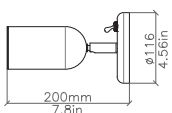

0.55kg | 1.2lbs

WALL PLATE

Ø 116mm | Ø 4.5in

FINISHES

BRUSHED BRASS

ANTIQUÉ BRASS

DARK BRONZE

SATIN NICKEL

LINE DRAWINGS

SIDE VIEW

TOP VIEW

FRONT VIEW

BERT FRANK

+44 (0) 207 164 6482 | sales@bertfrank.co.uk
www.bertfrank.co.uk | 67 Farringdon Road, London EC1M 3JB, UK