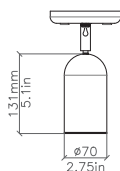

IP20 rated

LIGHT SOURCE

6W | GU10 LED BULB (supplied)

LED lamp only MAX 12W

350lm | 110V/240V | 2700k

DIMENSIONS

H 200mm | W 70mm

H 7.8in | W 2.7in

0.55kg | 1.2lbs

WALL PLATE

Ø 116mm | Ø 4.5in

FINISHES

BRUSHED BRASS

ANTIQUÉ BRASS

DARK BRONZE

SATIN NICKEL

LINE DRAWINGS

SIDE VIEW

TOP VIEW

FRONT VIEW

BERT FRANK

+44 (0) 207 164 6482 | sales@bertfrank.co.uk
www.bertfrank.co.uk | 67 Farringdon Road, London EC1M 3JB, UK