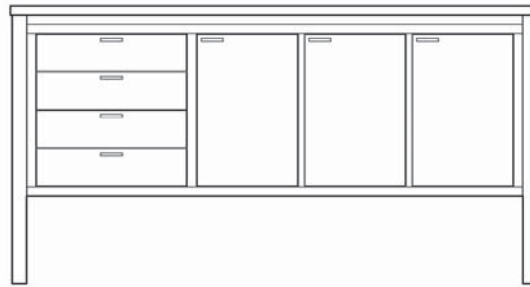

DIXON CONSOLE

72.5"L X 20.5"D X 38"H

DESCRIPTION

- (4) 20.75"W x 5.25"H STACKED DRAWERS
- (3) 14"W DOORS - (1) ADJUSTABLE SHELF BEHIND EACH DOOR
- SOFT CLOSE HINGES/GLIDES ON ALL DOORS & DRAWERS

405C DIXON CONSOLE

FRONT VIEW

SIDE VIEW

DIMENSIONS

72.5"L X 20.5"D X 38"H

OPTIONS

- HAMMERED METAL DETAIL (SHOWN)
- FINISHES (SEE PRICE LIST)
- SOLID WOOD TEXTURED BACK PANELS