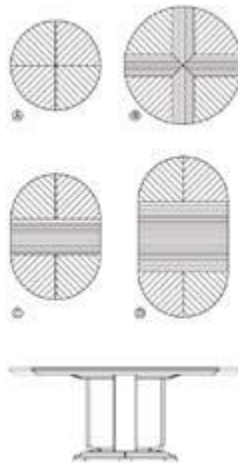

JIUN HO

FURNITURE

Denske Table - Round

jiunho.com

JIUN HO

SHOWN

Wood : Walnut / Clove

Detail : sunburst grain pattern

DENSKE TABLE - ROUND

TA-99-102-A

DIA 58" H 30"

Single pedestal - no leaves

TA-99-102-B

DIA 58-78" H 30"

Single pedestal - 4 leaves

TA-99-102-C

DIA 58-78" H 30"

Single pedestal - 1 leaf

TA-99-102-D

L 58-88" H 30"

Single pedestal - 2 leaves

Note : sunburst grain pattern detail

DENNIS MILLER ASSOCIATES

200 Lexington Avenue Suite 1210 New York, NY 10016
212.684.0070 Fax.212.684.0776 www.dennismiller.com