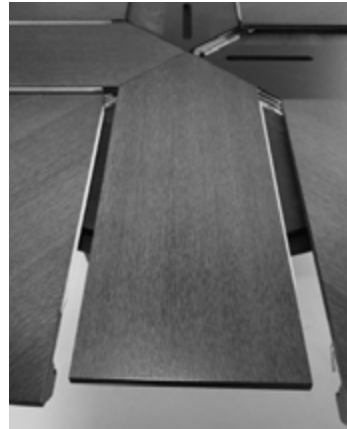

JIUN HO

FURNITURE

Denske Table - Round

jiunho.com

JIUN HO

SHOWN

Wood : Walnut / Clove

Detail : sunburst grain pattern

DENSKE TABLE - ROUND

TA-99-102-A

DIA 58" H 30"

Single pedestal - no leaves

TA-99-102-B

DIA 58-78" H 30"

Single pedestal - 4 leaves

TA-99-102-C