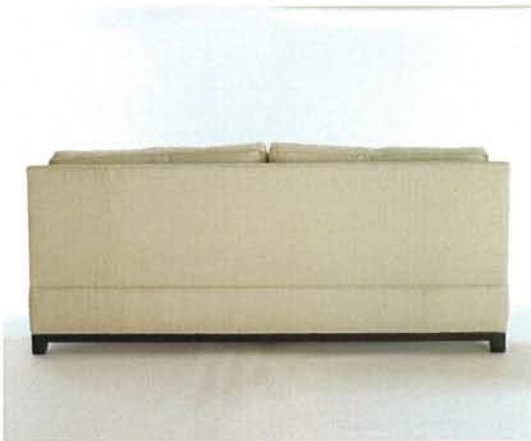

DECATUR SOFA

84"L X 40"D X 32"H

LOS ANGELES | NEW YORK | SEATTLE  
CHRISTIANGREVSTADCOLLECTION.COM

CHRISTIAN  
GREVSTAD

DENNIS MILLER NEW YORK

T 212.684.0070 dennisMiller.com

DESCRIPTION

(2) LOOSE BACKS, BOXED WITH SELF WELT  
(1) LOOSE SEAT, BOXED WITH SELF WELT  
EXPOSED WOOD BASE WITH TAPERED WOOD LEGS  
WITH (3) LEGS ACROSS FRONT AND (2) LEGS AT BACK  
(2) 18" X 24" THROW PILLOWS

100S-84 DECATUR SOFA

DIMENSIONS

84"L X 40"D X 32"H (35/36" TO TOP OF BACK CUSHION)  
SEAT DEPTH: 23"  
SEAT HEIGHT: 19.5"  
ARM HEIGHT: 26"

OPTIONS

CUSTOM SIZES (SEE PRICE LIST)

Los Angeles | PACIFIC DESIGN CENTER, MIMI LONDON, 310.855.2567  
New York | NEW YORK DESIGN CENTER, DENNIS MILLER, 212.684.0070  
Seattle | SEATTLE DESIGN CENTER, TERRIS DRAHEIM, 206.763.4100