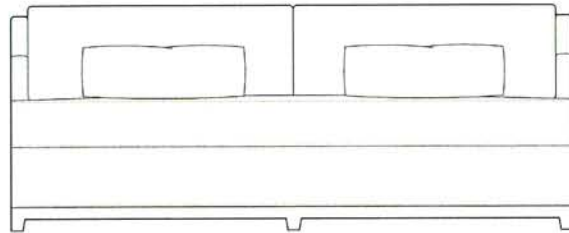

DECATUR SOFA

84"L X 40"D X 32"H

LOS ANGELES | NEW YORK | SEATTLE  
CHRISTIANGREVSTADCOLLECTION.COM

CHRISTIAN  
GREVSTAD

DENNIS MILLER NEW YORK

T 212.684.0070 dennisMiller.com

DESCRIPTION

(2) LOOSE BACKS, BOXED WITH SELF WELT  
(1) LOOSE SEAT, BOXED WITH SELF WELT  
EXPOSED WOOD BASE WITH TAPERED WOOD LEGS  
WITH (3) LEGS ACROSS FRONT AND (2) LEGS AT BACK  
(2) 18" X 24" THROW PILLOWS

100S-84 DECATUR SOFA

DIMENSIONS

84"L X 40"D X 32"H (35/36" TO TOP OF BACK CUSHION)  
SEAT DEPTH: 23"  
SEAT HEIGHT: 19.5"  
ARM HEIGHT: 26"

OPTIONS

CUSTOM SIZES (SEE PRICE LIST)

Los Angeles | PACIFIC DESIGN CENTER, MIMI LONDON, 310.855.2567  
New York | NEW YORK DESIGN CENTER, DENNIS MILLER, 212.684.0070  
Seattle | SEATTLE DESIGN CENTER, TERRIS DRAHEIM, 206.763.4100