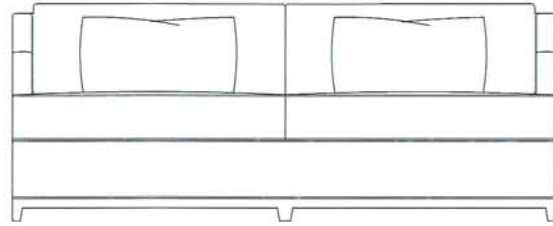

DECATUR SLEEPER SOFA

84"L X 40"D X 33.5"H - QUEEN

LOS ANGELES | NEW YORK | SEATTLE
CHRISTIANGREVSTADCOLLECTION.COM

CHRISTIAN
GREVSTAD

DENNIS MILLER NEW YORK

T 212.684.0070 dennismler.com

DESCRIPTION

TIGHT BACK, BOXED WITH SELF WELT AND DEEP DIVIDE AT CUSHION BREAK
(2) LOOSE SEATS, BOXED WITH SELF WELT
EXPOSED WOOD BASE WITH TAPERED WOOD LEGS
WITH (3) LEGS ACROSS FRONT AND (2) LEGS AT BACK
(2) 18" X 24" THROW PILLOWS (SHOWN)

100SS-84 DECATUR SLEEPER SOFA- QUEEN

DIMENSIONS

84"L X 40"D X 33.5"H
SEAT DEPTH: 26"
SEAT HEIGHT: 19.5"
ARM HEIGHT: 26"

OPTIONS

DOUBLE SIZE 72"L X 40"D X 33.5"H

Los Angeles | PACIFIC DESIGN CENTER, MIMI LONDON, 310.855.2567
New York | NEW YORK DESIGN CENTER, DENNIS MILLER, 212.684.0070
Seattle | SEATTLE DESIGN CENTER, TERRIS DRAHEIM, 206.763.4100