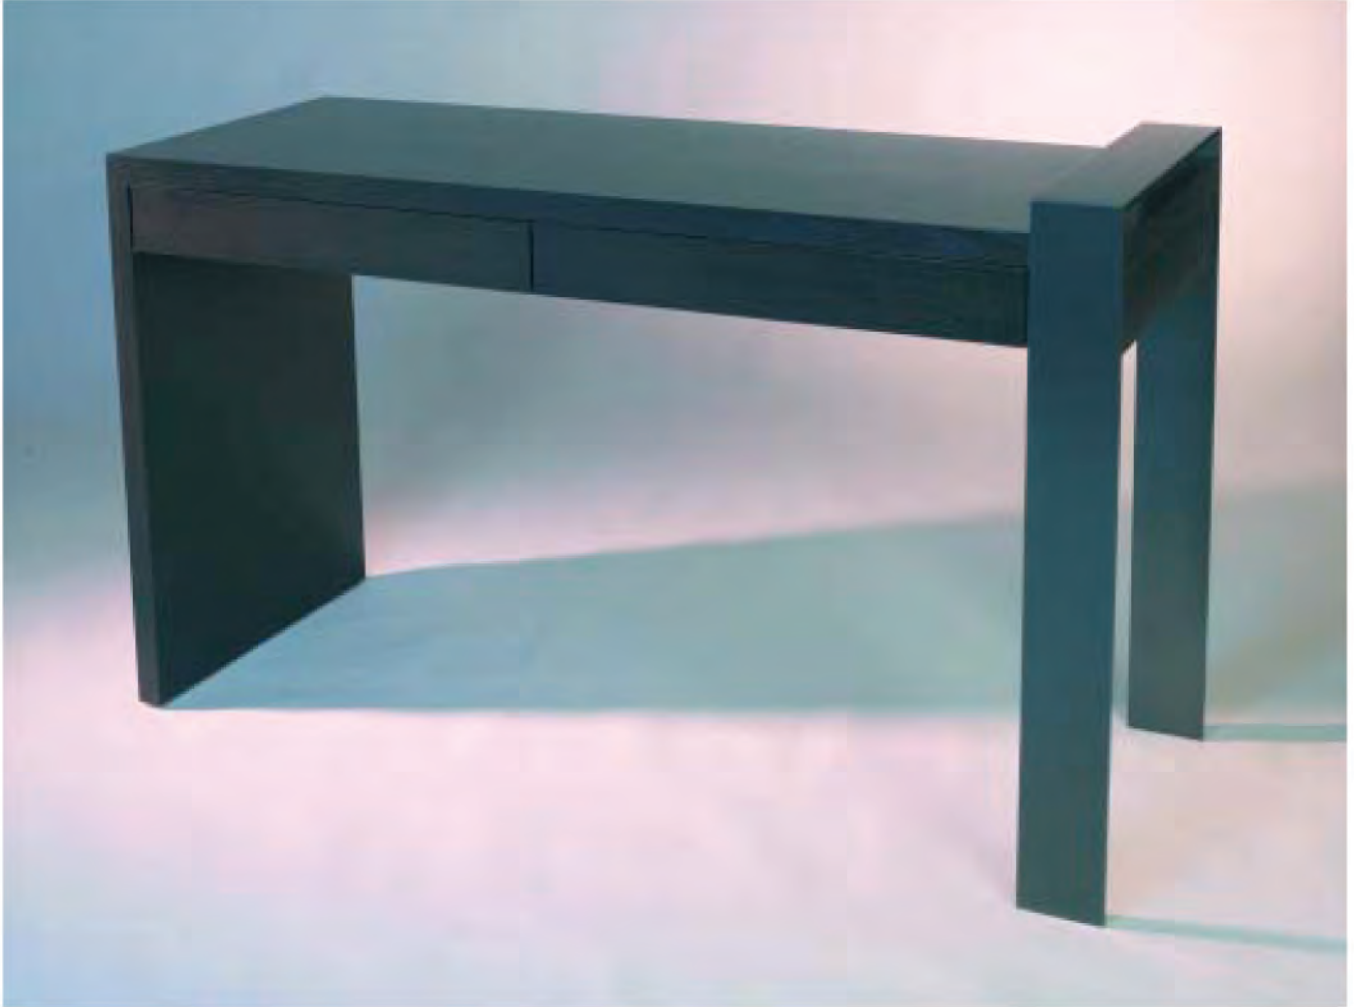

FRENCH SERIES - EXECUTIVE

© 2003 Antoine Proulx

DK-26 DESK

54"l x 20"w x 30"h, 170 lbs.

60"l x 30"w x 30"h, 200 lbs.