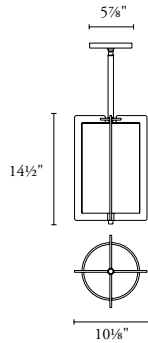

B O Y D

CRISSCROSS LANTERN
PETITE AND GRAND

#10119 AND #10120

SHOWN IN SATIN NICKEL

10120 Crisscross Lantern Grand

Height	Diameter	Frame Height	Net Wt.
Specify	14 ¹ / ₈ " 356 mm	21 ⁵ / ₈ " 546 mm	17 lbs 7.7 kg

Canopy: 57/8" dia x 5/8"; 149 x 16 mm
 UL listed (or equivalent) for damp locations
 Shade: satin white acrylic
 Optional Bottom Diffuser: satin white acrylic (upcharge)

REQUIRED INFORMATION

- Height Overall: 30" - 48"; 762 - 1219 mm

10119 Crisscross Lantern Petite

Height	Diameter	Frame Height	Net Wt.
Specify	10 ¹ / ₈ " 257 mm	14 ¹ / ₂ " 365 mm	15 lbs 6.8 kg

Canopy: 57/8" dia x 5/8"; 149 x 16 mm
 UL listed (or equivalent) for damp locations
 Shade: satin white acrylic
 Optional Bottom Diffuser: satin white acrylic (upcharge)

REQUIRED INFORMATION

- Height Overall: 24" - 42"; 610 - 1067 mm

LAMPING

Incandescent

- One, Medium base, A-21, 150w max
- Compatible with LED Screw-in lamps

Lamp not included with fixture

LED: GU-24 Base lamping may be able to meet current energy legislation; available upon request