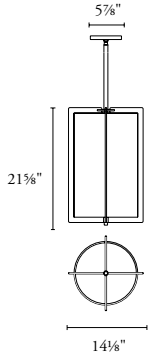

B O Y D

CRISSCROSS LANTERN
PETITE AND GRAND

#10119 AND #10120

SHOWN IN SATIN NICKEL

10120 Crisscross Lantern Grand

Height	Diameter	Frame Height	Net Wt.
Specify	14 ¹ / ₈ " 356 mm	21 ⁵ / ₈ " 546 mm	17 lbs 7.7 kg

Canopy: 57/8" dia x 5/8"; 149 x 16 mm
 UL listed (or equivalent) for damp locations
 Shade: satin white acrylic
 Optional Bottom Diffuser: satin white acrylic (upcharge)

REQUIRED INFORMATION

- Height Overall: 30" - 48"; 762 - 1219 mm

10119 Crisscross Lantern Petite

Height	Diameter	Frame Height	Net Wt.
Specify	10 ¹ / ₈ " 257 mm	14 ¹ / ₂ " 365 mm	15 lbs 6.8 kg

Canopy: 57/8" dia x 5/8"; 149 x 16 mm
 UL listed (or equivalent) for damp locations
 Shade: satin white acrylic
 Optional Bottom Diffuser: satin white acrylic (upcharge)