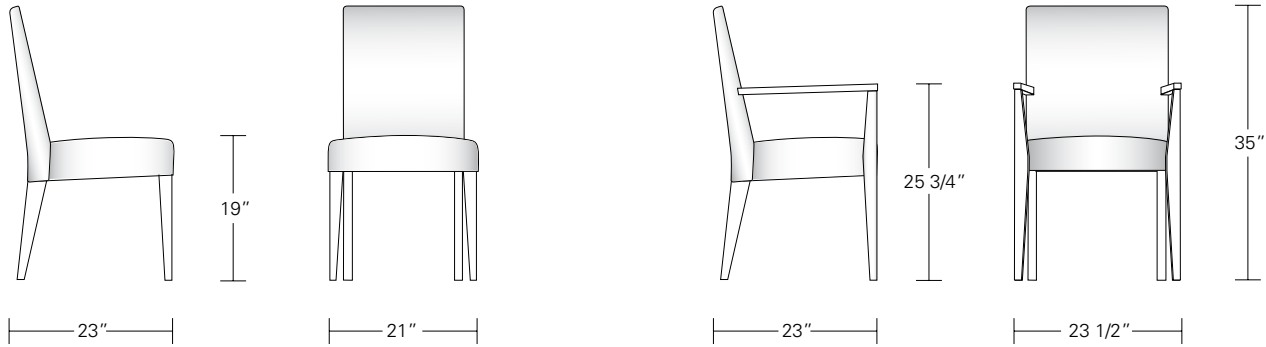

ALTURA FURNITURE

Corinne Side Chair

Corinne Arm Chair

CORINNE CHAIR

23 1/2W x 23D x 35H

Shown in Cerused Walnut and COM.

Corinne Chairs—the ultimate expression of comfortable seating. The chair's gently curved back and its plush seat provide a truly pleasing sitting experience. Available in a variety of woods and finishes.

Corinne Side Chair

21"W x 23"D x 35"H

COM 1 1/2 yards plain fabric 54" wide
COL 27 sqft

Corinne Arm Chair

23 1/2"W x 23"D x 35"H

COM 1 1/2 yards plain fabric 54" wide
COL 27 sqft

DESCRIPTION		FINISH OPTIONS		
<p>Corinne Chair: Solid wood frame with upholstered seat and back.</p> <p>Standard Options: COM or COL .</p> <p>Custom Orders: Custom sizes, woods and finishes are available. Please request a price quotation.</p>	<p>Standard Finishes</p>	<p>NATURAL</p> <p>Ash, Cherry, Mahogany, Maple, Walnut, Claro Toned Walnut, Oak.*</p>	<p>STAINED</p> <p>Medium Ash, Dark Ash, Burnt Ash, Ebonized Ash, Medium Cherry, Dark Cherry, Medium Mahogany, Medium Walnut, Dark Walnut, Ebonized Walnut, Grey Walnut, Silver Walnut.</p>	<p>CERUSED</p> <p>Bleached Ash, Cerused Ash, Cerused Burnt Ash, Cerused Dark Ash, Cerused Mahogany, Cerused Dark Mahogany, Bleached Walnut, Cerused Walnut, Cerused Grey Walnut, Cerused Silver Walnut, Cerused Oak*.</p>
		<p>FABRIC AND LEATHER REQUIREMENTS</p> <p>COM: 1 1/2 yards for arm chair or side chair. 54" wide plain fabric. Repeats and fabric less than 54" wide may require additional yardage.</p> <p>COL: 27 square feet for arm chair or side chair. Hides need to be 50-55 square feet. Smaller hides may require additional square feet.</p>		