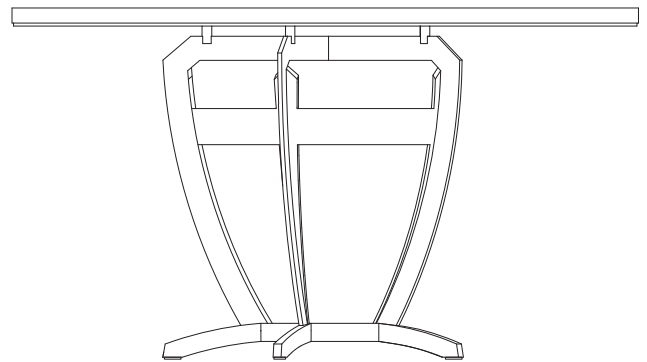

CORDOVA ROUND DINING TABLE
INTERIOR | EXTERIOR

52"DIA X 29"H (SHOWN)
40"DIA X 29"H

DESCRIPTION

METAL & STONE DINING TABLE
SUITABLE FOR EXTERIOR AND/OR INTERIOR USE
POWDER COATED ALUMINUM FRAME
LIMESTONE TOP, HONED & SEALED

313D CORDOVA ROUND DINING TABLE

FRONT VIEW

DIMENSIONS

52"DIA x 29"H (SHOWN)
40"DIA x 29"H

OPTIONS

FLAMESPRAY FINISH (SHOWN)